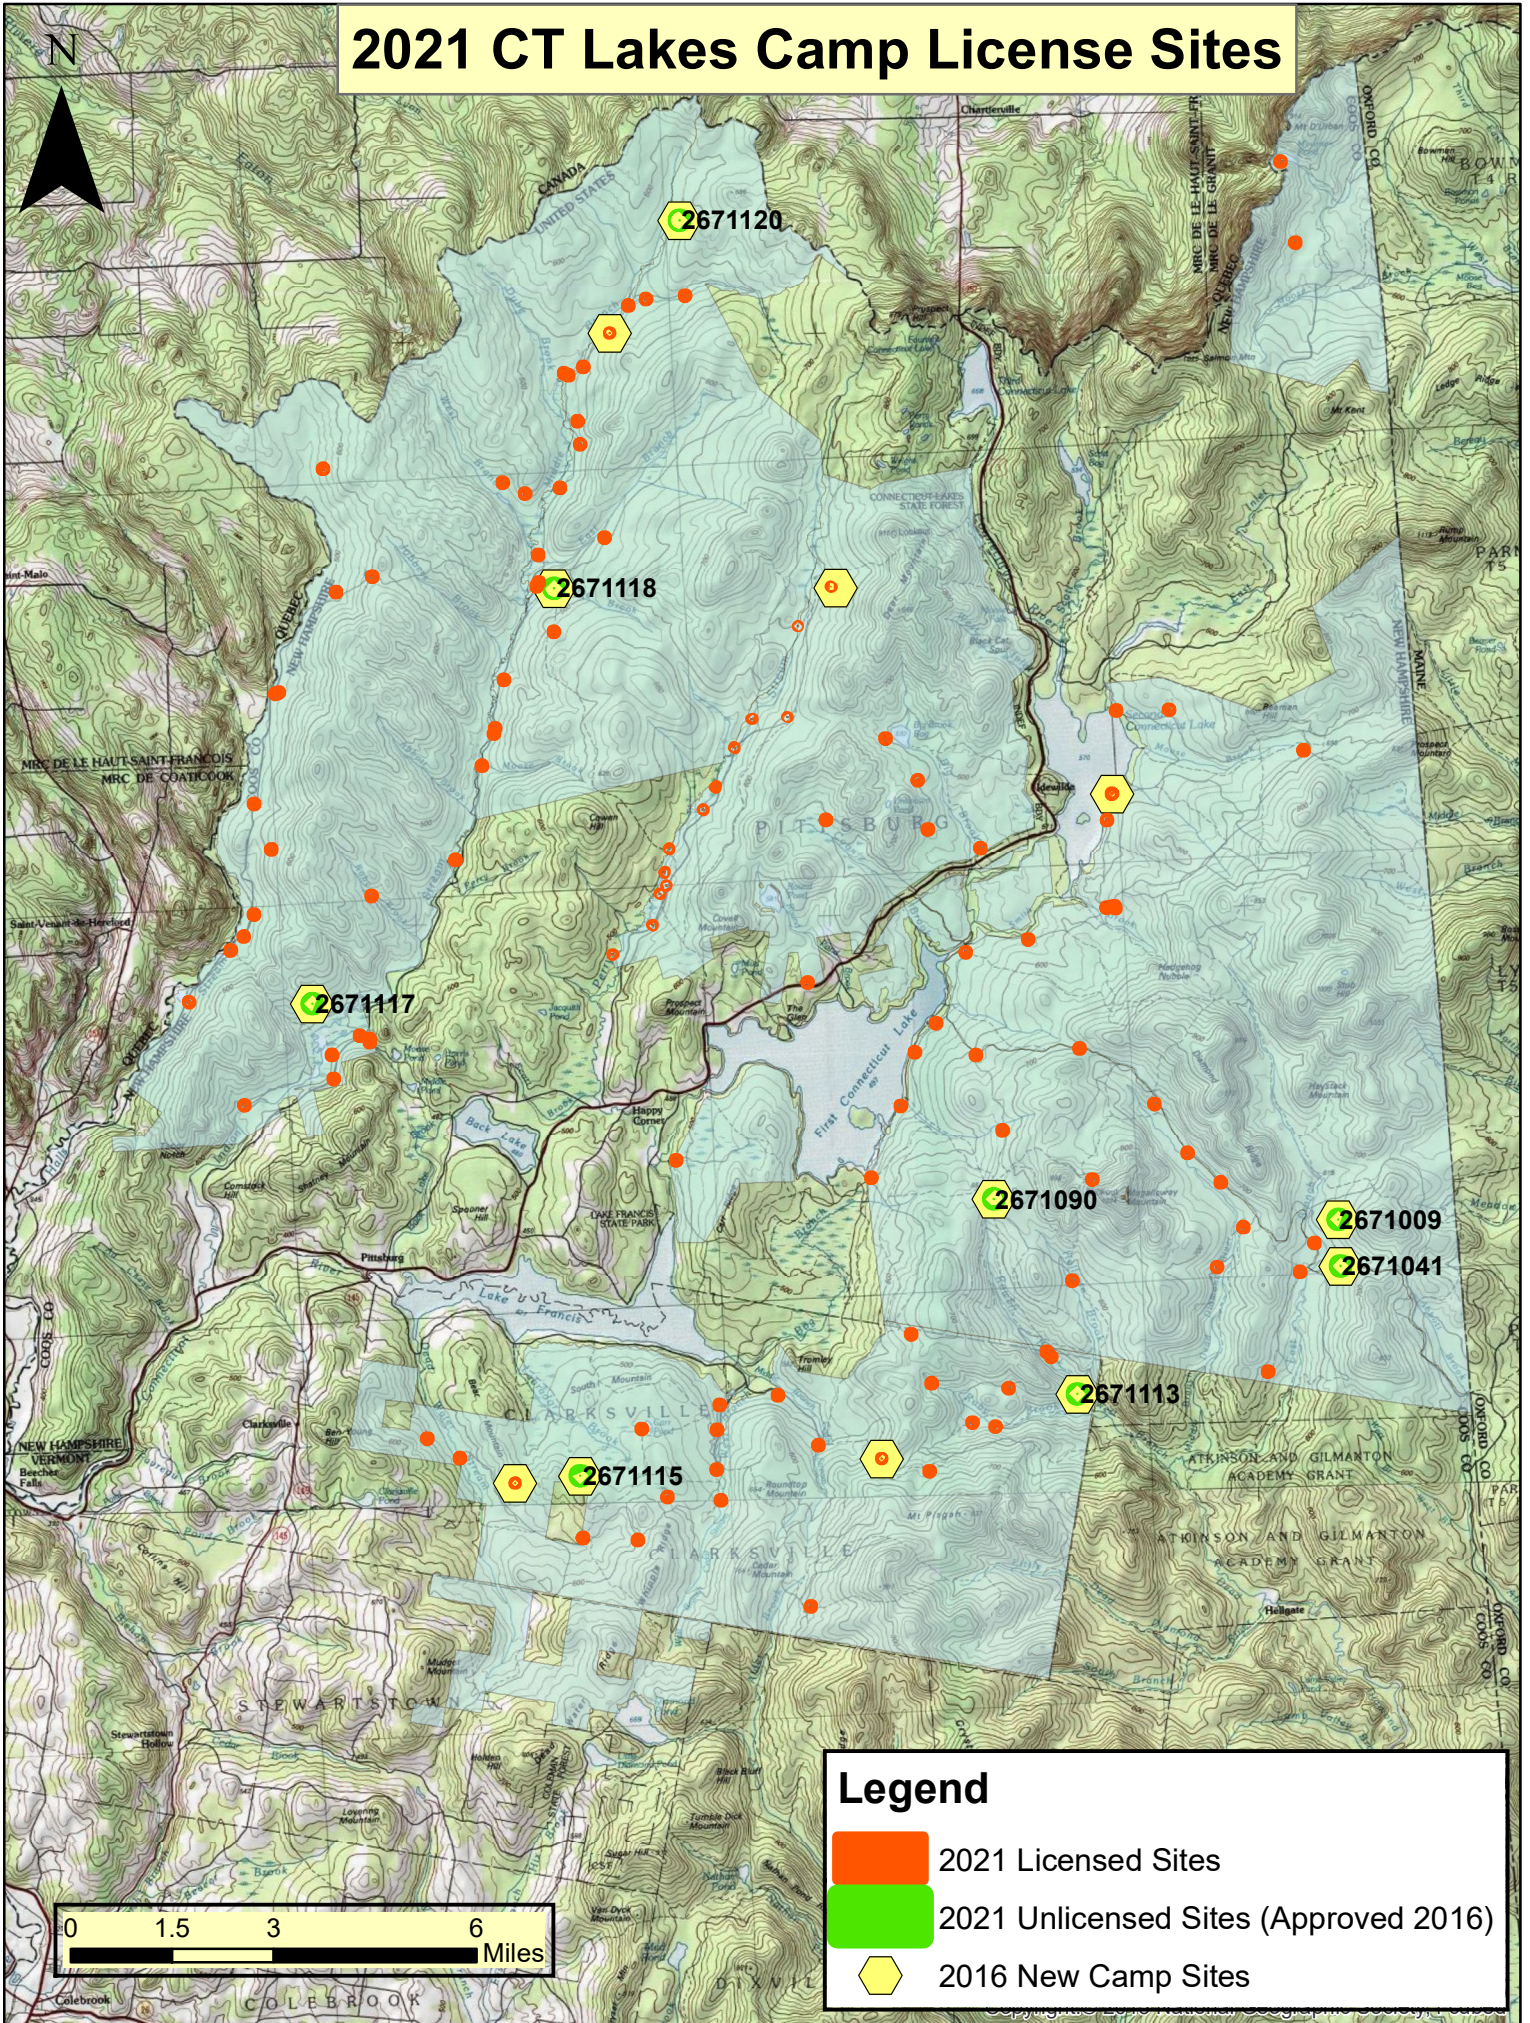

# 2021 CT Lakes Camp License Sites

## Legend

-  2021 Licensed Sites
-  2021 Unlicensed Sites (Approved 2016)
-  2016 New Camp Sites

0 1.5 3 6 Miles