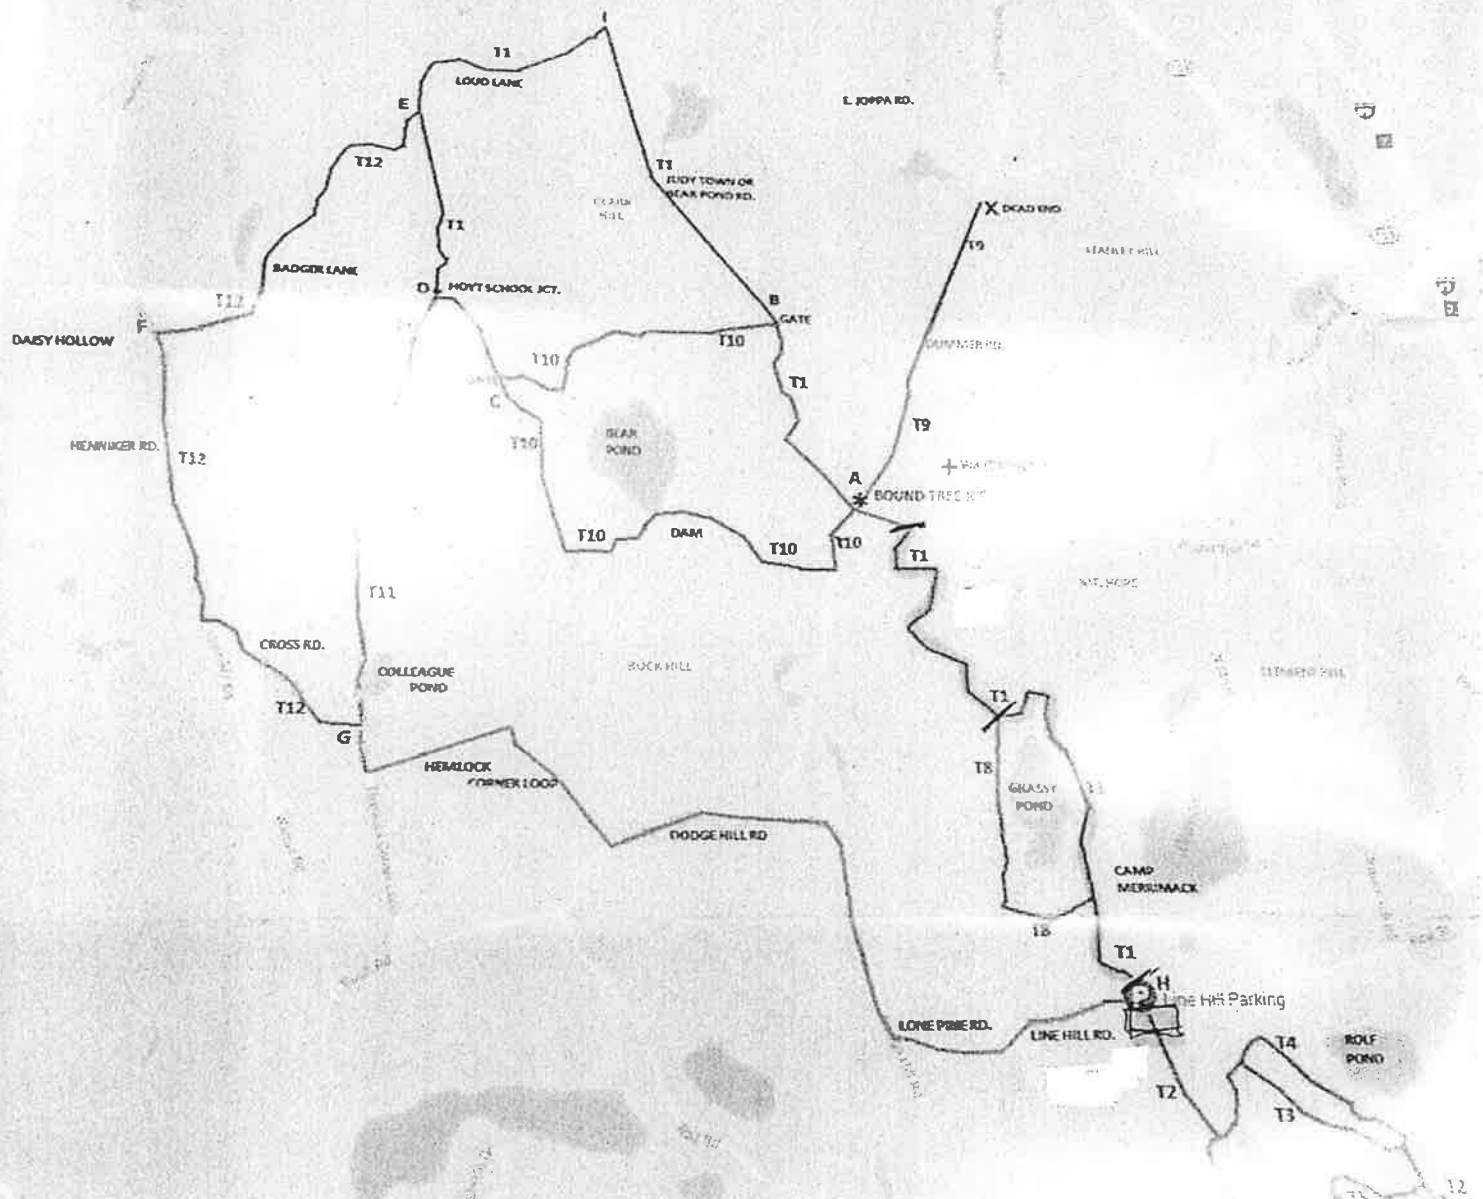

BOUND TREE ATV CLUB

LEGEND

- T1- Main trail
Line Hill Jct. to Hoyt School
House Jct.
- T2- Line Hill Jct. to Town Pit Perimeter
Trail to RR Bed to Gas & Food
- T3- Beaver Pond trail
- T4- Deer Track Trail
- T5- Bear Loop Trail
- T6- East Hill Loop
- T7- Carr Pond Loop
- T8- Russel Durgin Trail
- T9- Dummer Rd. Trail (Dead End)
- T10- Bear Pond Loop
- T11- Hoyt School House Jct. to Henniker
Town Line
- T12- Badger Trail
- CVATV Trail

GPS COORDINATES

| | |
|---|---------------------|
| A | 43.23163, -71.78792 |
| B | 43.24062, -71.79301 |
| C | 43.23771, -71.81131 |
| D | 43.24149, -71.8153 |
| E | 43.25231, -71.81676 |
| F | 43.2393, -71.83311 |
| G | 43.22079, -71.81923 |
| H | 43.20814, -71.77263 |
| I | 43.25751, -71.80423 |
| J | 43.20006, -71.75625 |

Franklin Pierce Hwy