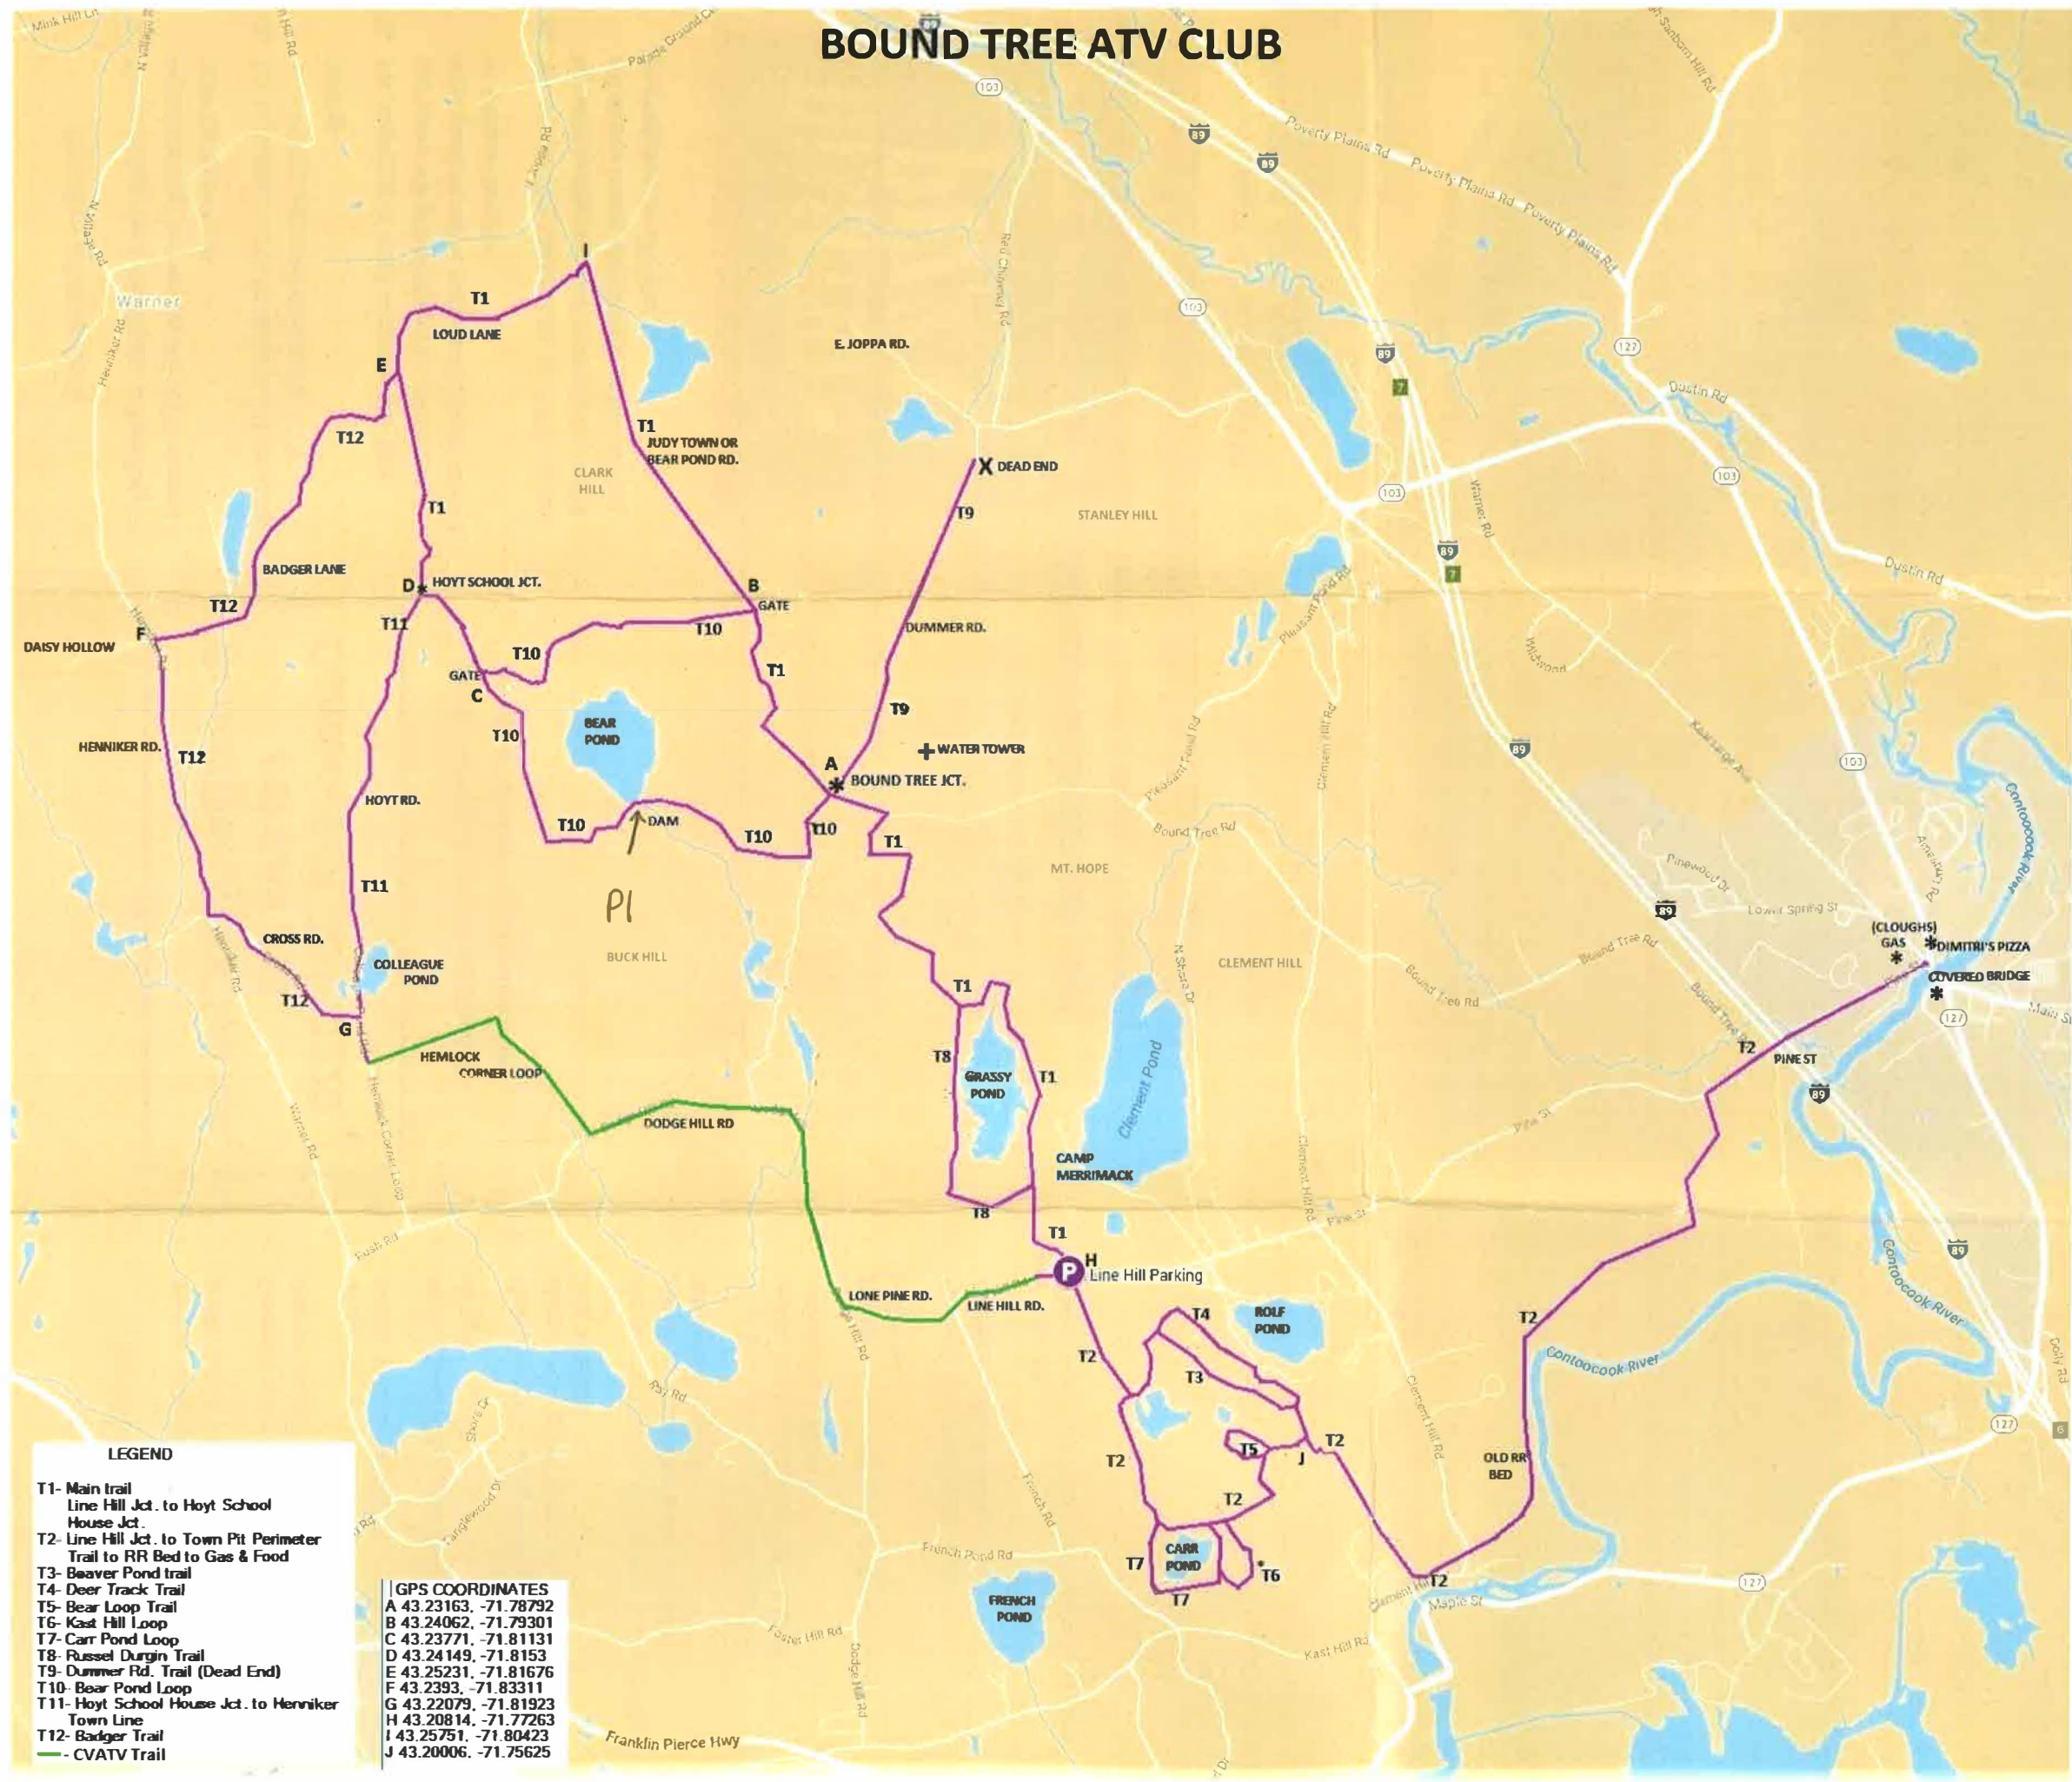

BOUND TREE ATV CLUB

LEGEND

- T1- Main trail
Line Hill Jct. to Hoyt School
House Jct.
- T2- Line Hill Jct. to Town Pit Perimeter
Trail to RR Bed to Gas & Food
- T3- Beaver Pond trail
- T4- Deer Track Trail
- T5- Bear Loop Trail
- T6- Kast Hill Loop
- T7- Carr Pond Loop
- T8- Russel Durgin Trail
- T9- Dummer Rd. Trail (Dead End)
- T10- Bear Pond Loop
- T11- Hoyt School House Jct. to Henniker
Town Line
- T12- Badger Trail
- CVATV Trail

GPS COORDINATES	
A	43.23163, -71.78792
B	43.24062, -71.79301
C	43.23771, -71.81131
D	43.24149, -71.8153
E	43.25231, -71.81676
F	43.2393, -71.83311
G	43.22079, -71.81923
H	43.20814, -71.77263
I	43.25751, -71.80423
J	43.20006, -71.75625