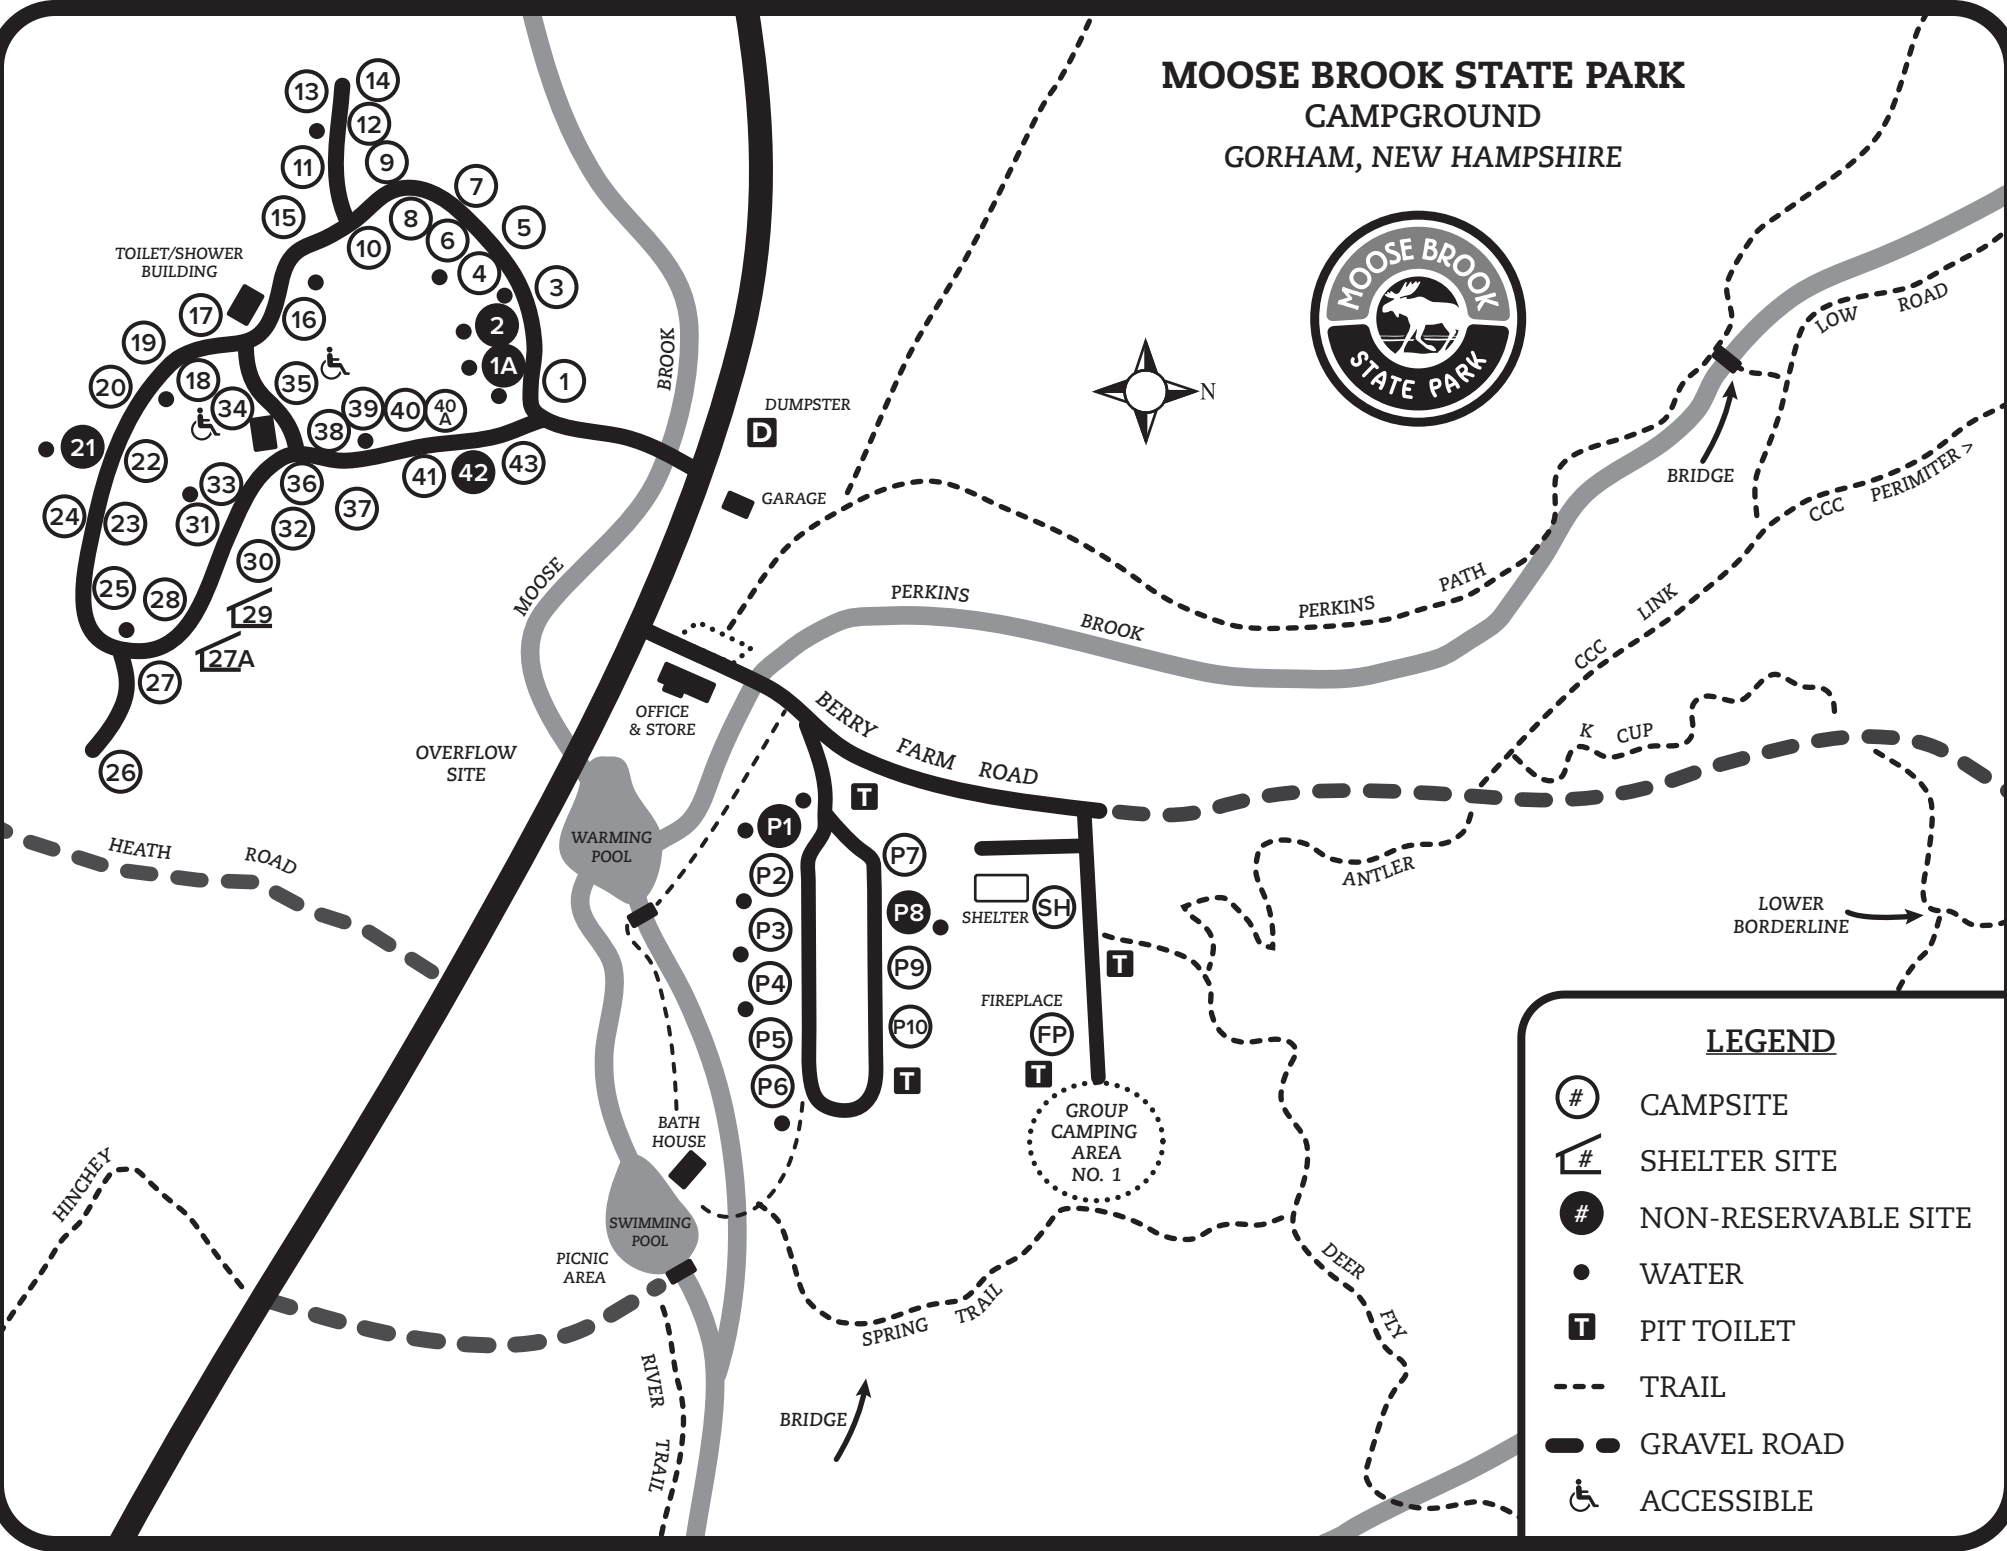

MOOSE BROOK STATE PARK CAMPGROUND GORHAM, NEW HAMPSHIRE

LEGEND

- CAMPSITE
- SHELTER SITE
- NON-RESERVABLE SITE
- WATER
- PIT TOILET
- TRAIL
- GRAVEL ROAD
- ACCESSIBLE