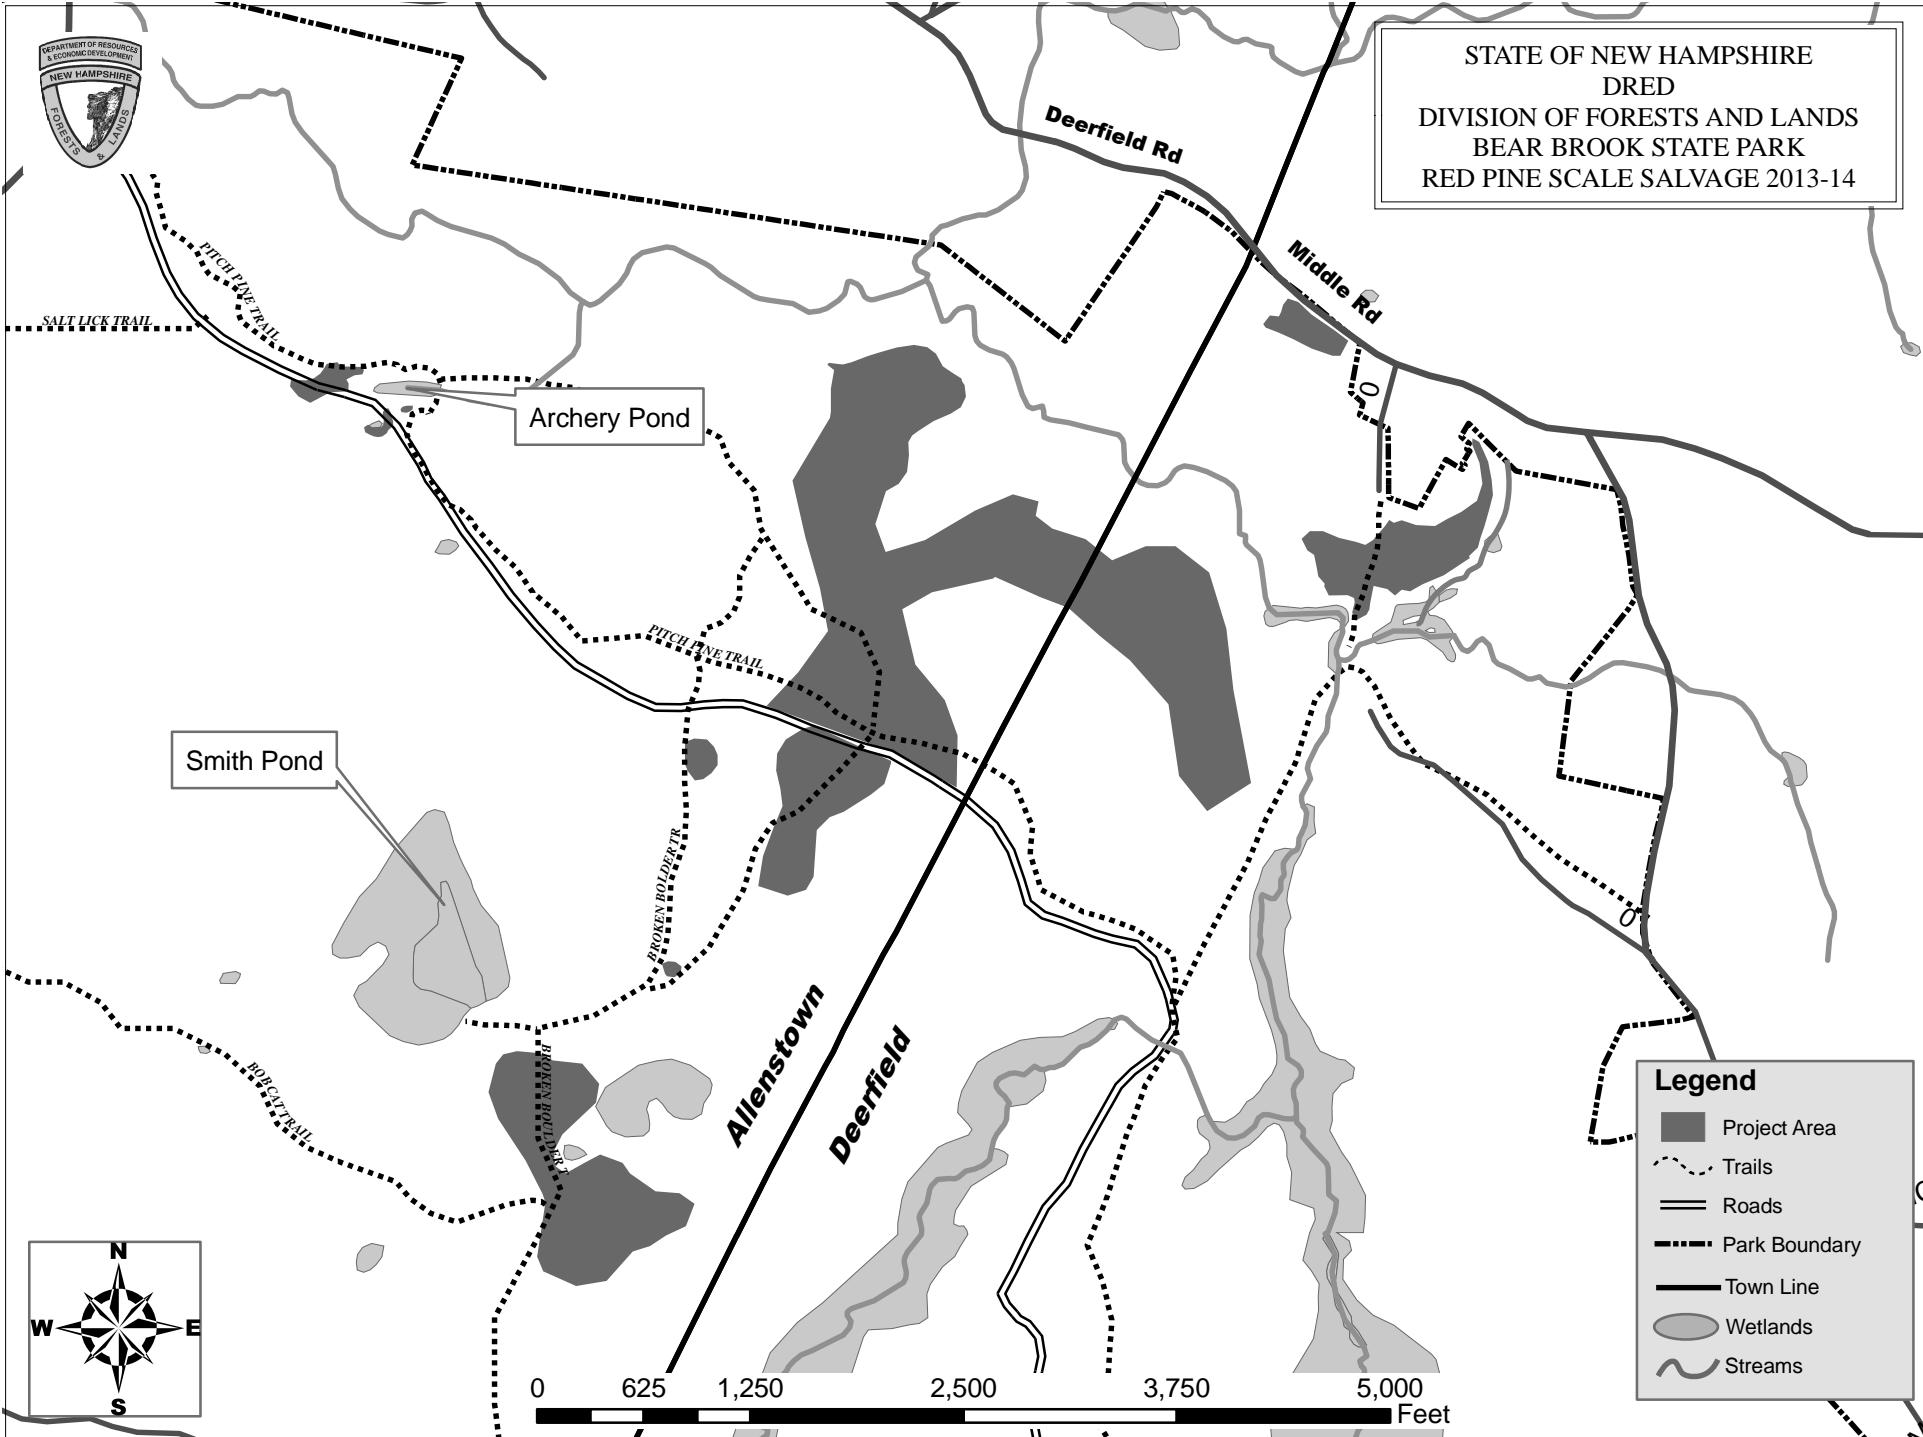

STATE OF NEW HAMPSHIRE  
 DRED  
 DIVISION OF FORESTS AND LANDS  
 BEAR BROOK STATE PARK  
 RED PINE SCALE SALVAGE 2013-14

**Legend**

- Project Area
- Trails
- Roads
- Park Boundary
- Town Line
- Wetlands
- Streams