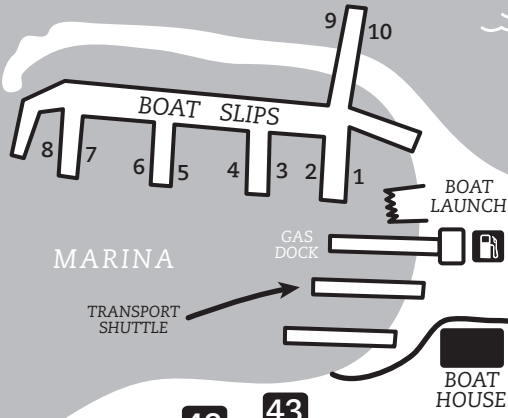

**UMBAGOG LAKE STATE PARK
CAMPGROUND**
Cambridge, New Hampshire

UMBAGOG LAKE

MARINA

BEACH

BOAT RENTALS

PLAY AREA

BOAT HOUSE

PARKING

OFFICE & STORE

VIEWING DECK

VISITOR CENTER

DISH WASHING STATION

MANAGER'S RESIDENCE

PARKING

#5 CABIN

CABIN #4

WOOD SHED

30' site 46

closed for the season 48

49

50

DUMP STATION

TRAILER PARKING

WORK SHED

ENTRANCE

ERROL, NH
7 MILES

N.H. STATE ROUTE 26

DUMPSTER & RECYCLING

UPTON, ME
2 MILES

NON-RESERVABLE SITES:
30, 46, 49

*All basecamp sites have
water & electric.

LEGEND

- Restroom
- Shower
- Laundry
- Dumpster
- Lean-to
- Recycling
- Dump Station
- Gas Pump
- Pit toilet