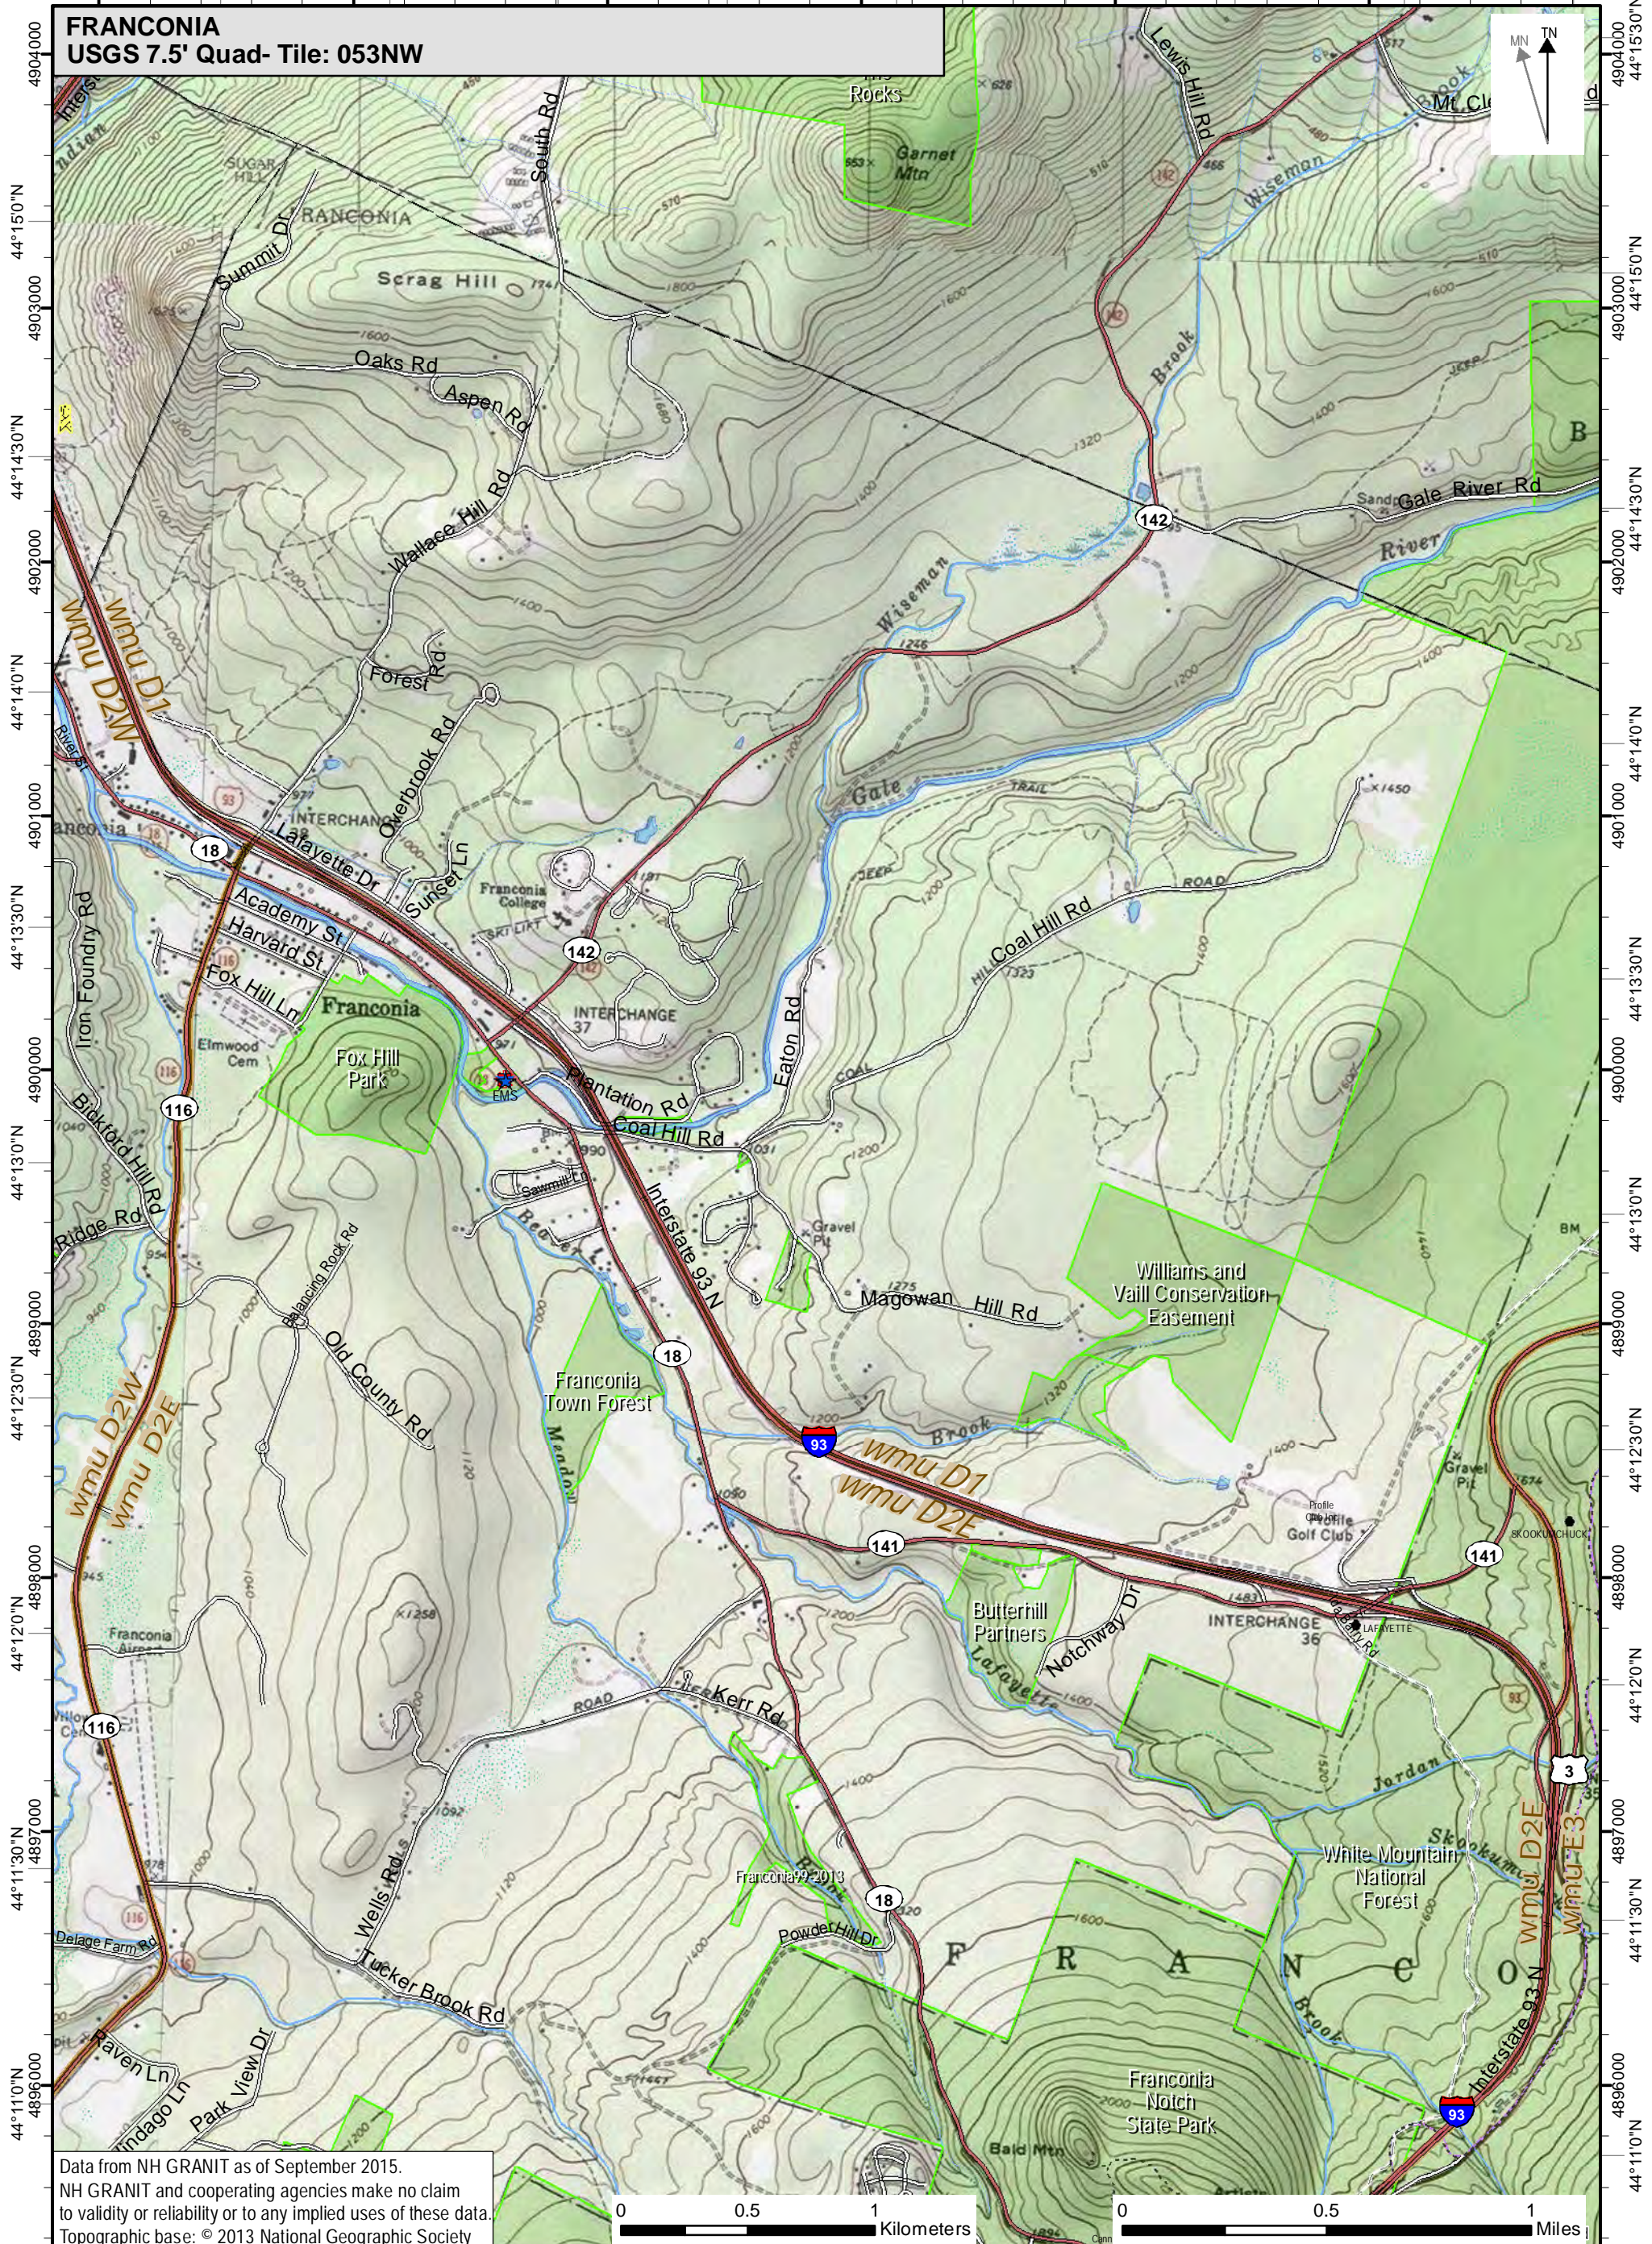

71°45'0"W 71°44'30"W 71°44'0"W 71°43'30"W 71°43'0"W 71°42'30"W 71°42'0"W 71°41'30"W 71°41'0"W

FRANCONIA
USGS 7.5' Quad- Tile: 053NW

Data from NH GRANIT as of September 2015.
NH GRANIT and cooperating agencies make no claim
to validity or reliability or to any implied uses of these data.
Topographic base: © 2013 National Geographic Society

0 0.5 1 Kilometers

0 0.5 1 Miles

280000 281000 282000 283000 284000 285000 71°45'0"W 71°44'30"W 71°44'0"W 71°43'30"W 71°43'0"W 71°42'30"W 71°42'0"W 71°41'30"W 71°41'0"W