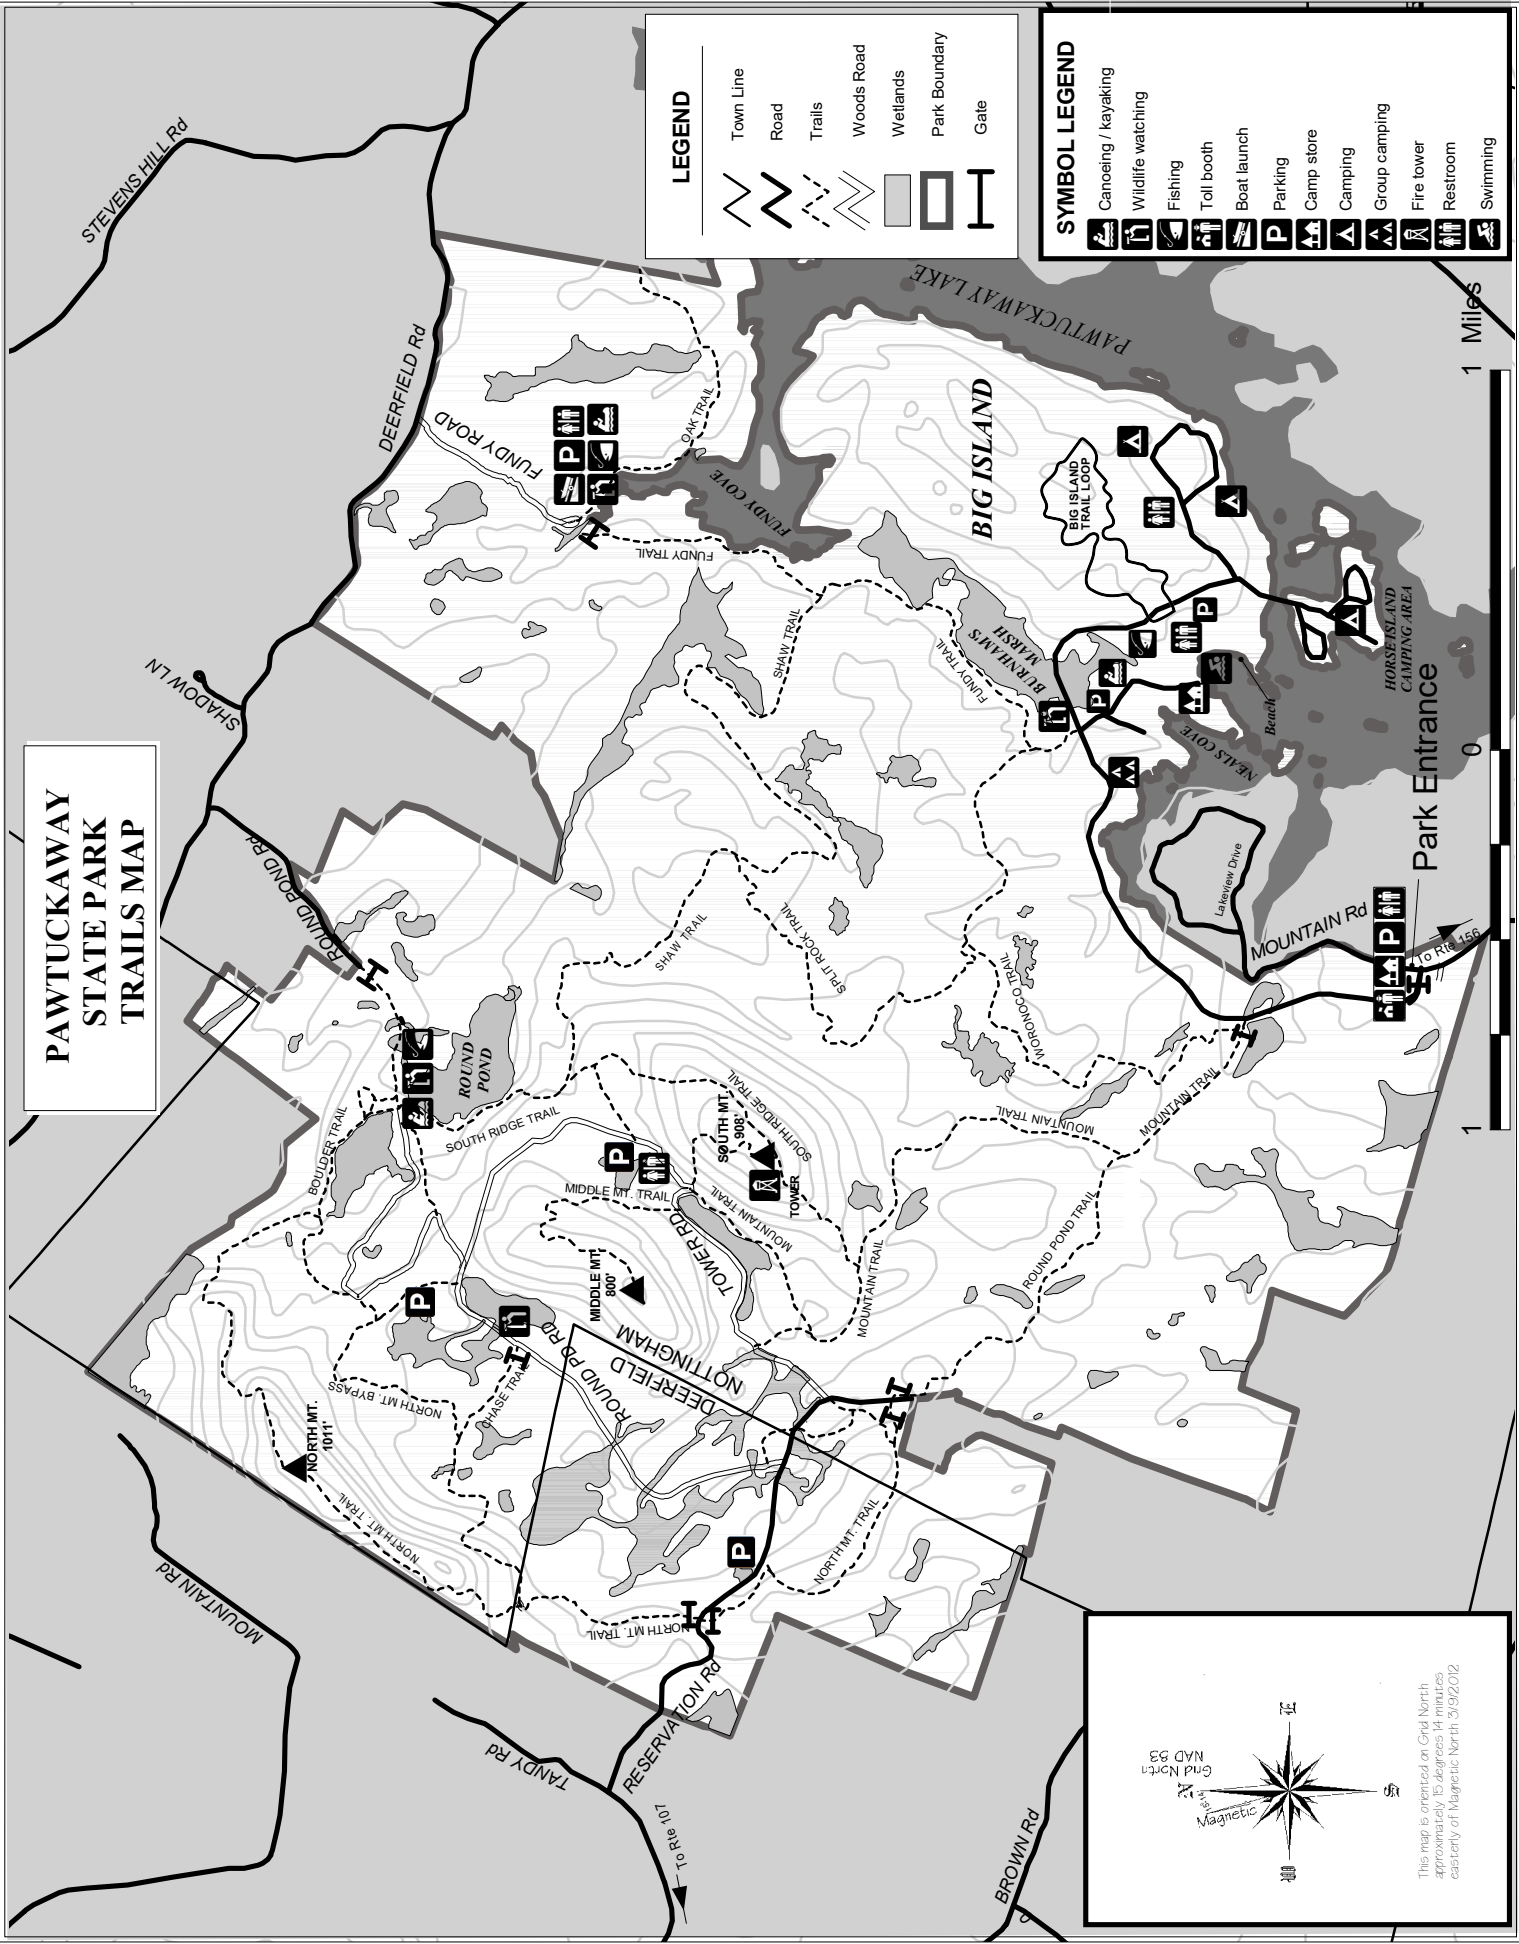

PAWTUCKAWAY STATE PARK TRAILS MAP

LEGEND

	Town Line
	Road
	Trails
	Woods Road
	Wetlands
	Park Boundary
	Gate

SYMBOL LEGEND

	Canoeing / kayaking
	Wildlife watching
	Fishing
	Toll booth
	Boat launch
	Parking
	Camp store
	Camping
	Group camping
	Fire tower
	Restroom
	Swimming

End North
 Magnetic
 NAD 53
 This map is oriented on Grid North
 approximately 15 degrees 14 minutes
 easterly of Magnetic North, 3/19/2012