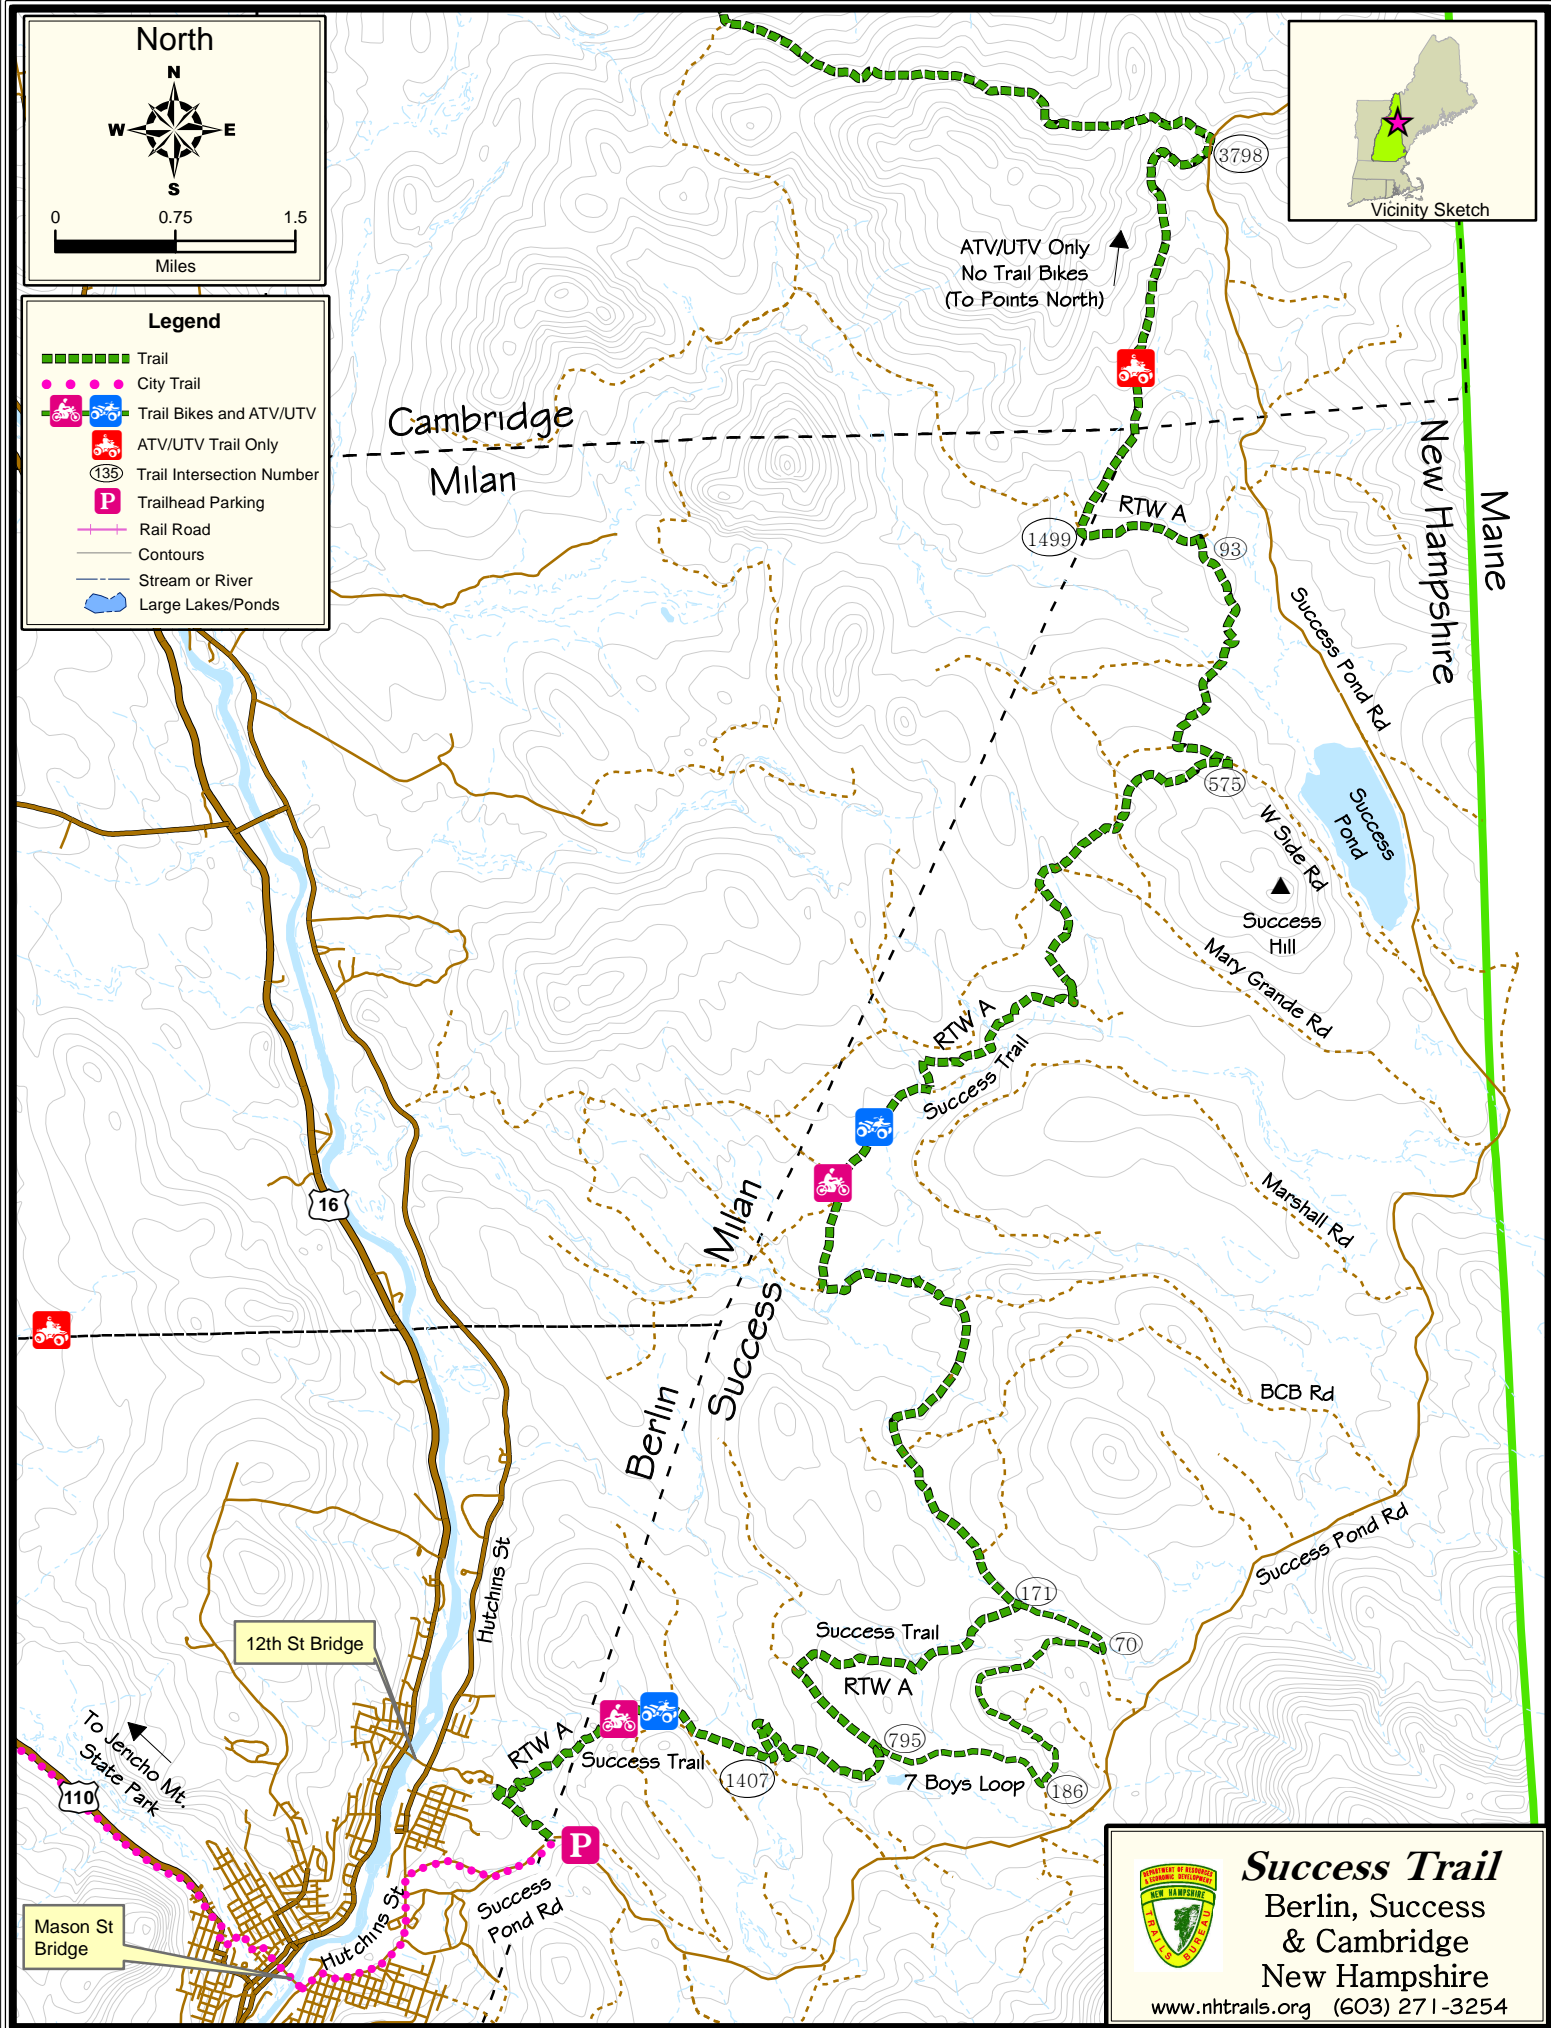

Vicinity Sketch

**Legend**

- Trail
- City Trail
- Trail Bikes and ATV/UTV
- ATV/UTV Trail Only
- Trail Intersection Number
- Trailhead Parking
- Rail Road
- Contours
- Stream or River
- Large Lakes/Ponds

ATV/UTV Only  
No Trail Bikes  
(To Points North)

**Success Trail**  
Berlin, Success & Cambridge  
New Hampshire  
www.nhtrails.org (603) 271-3254