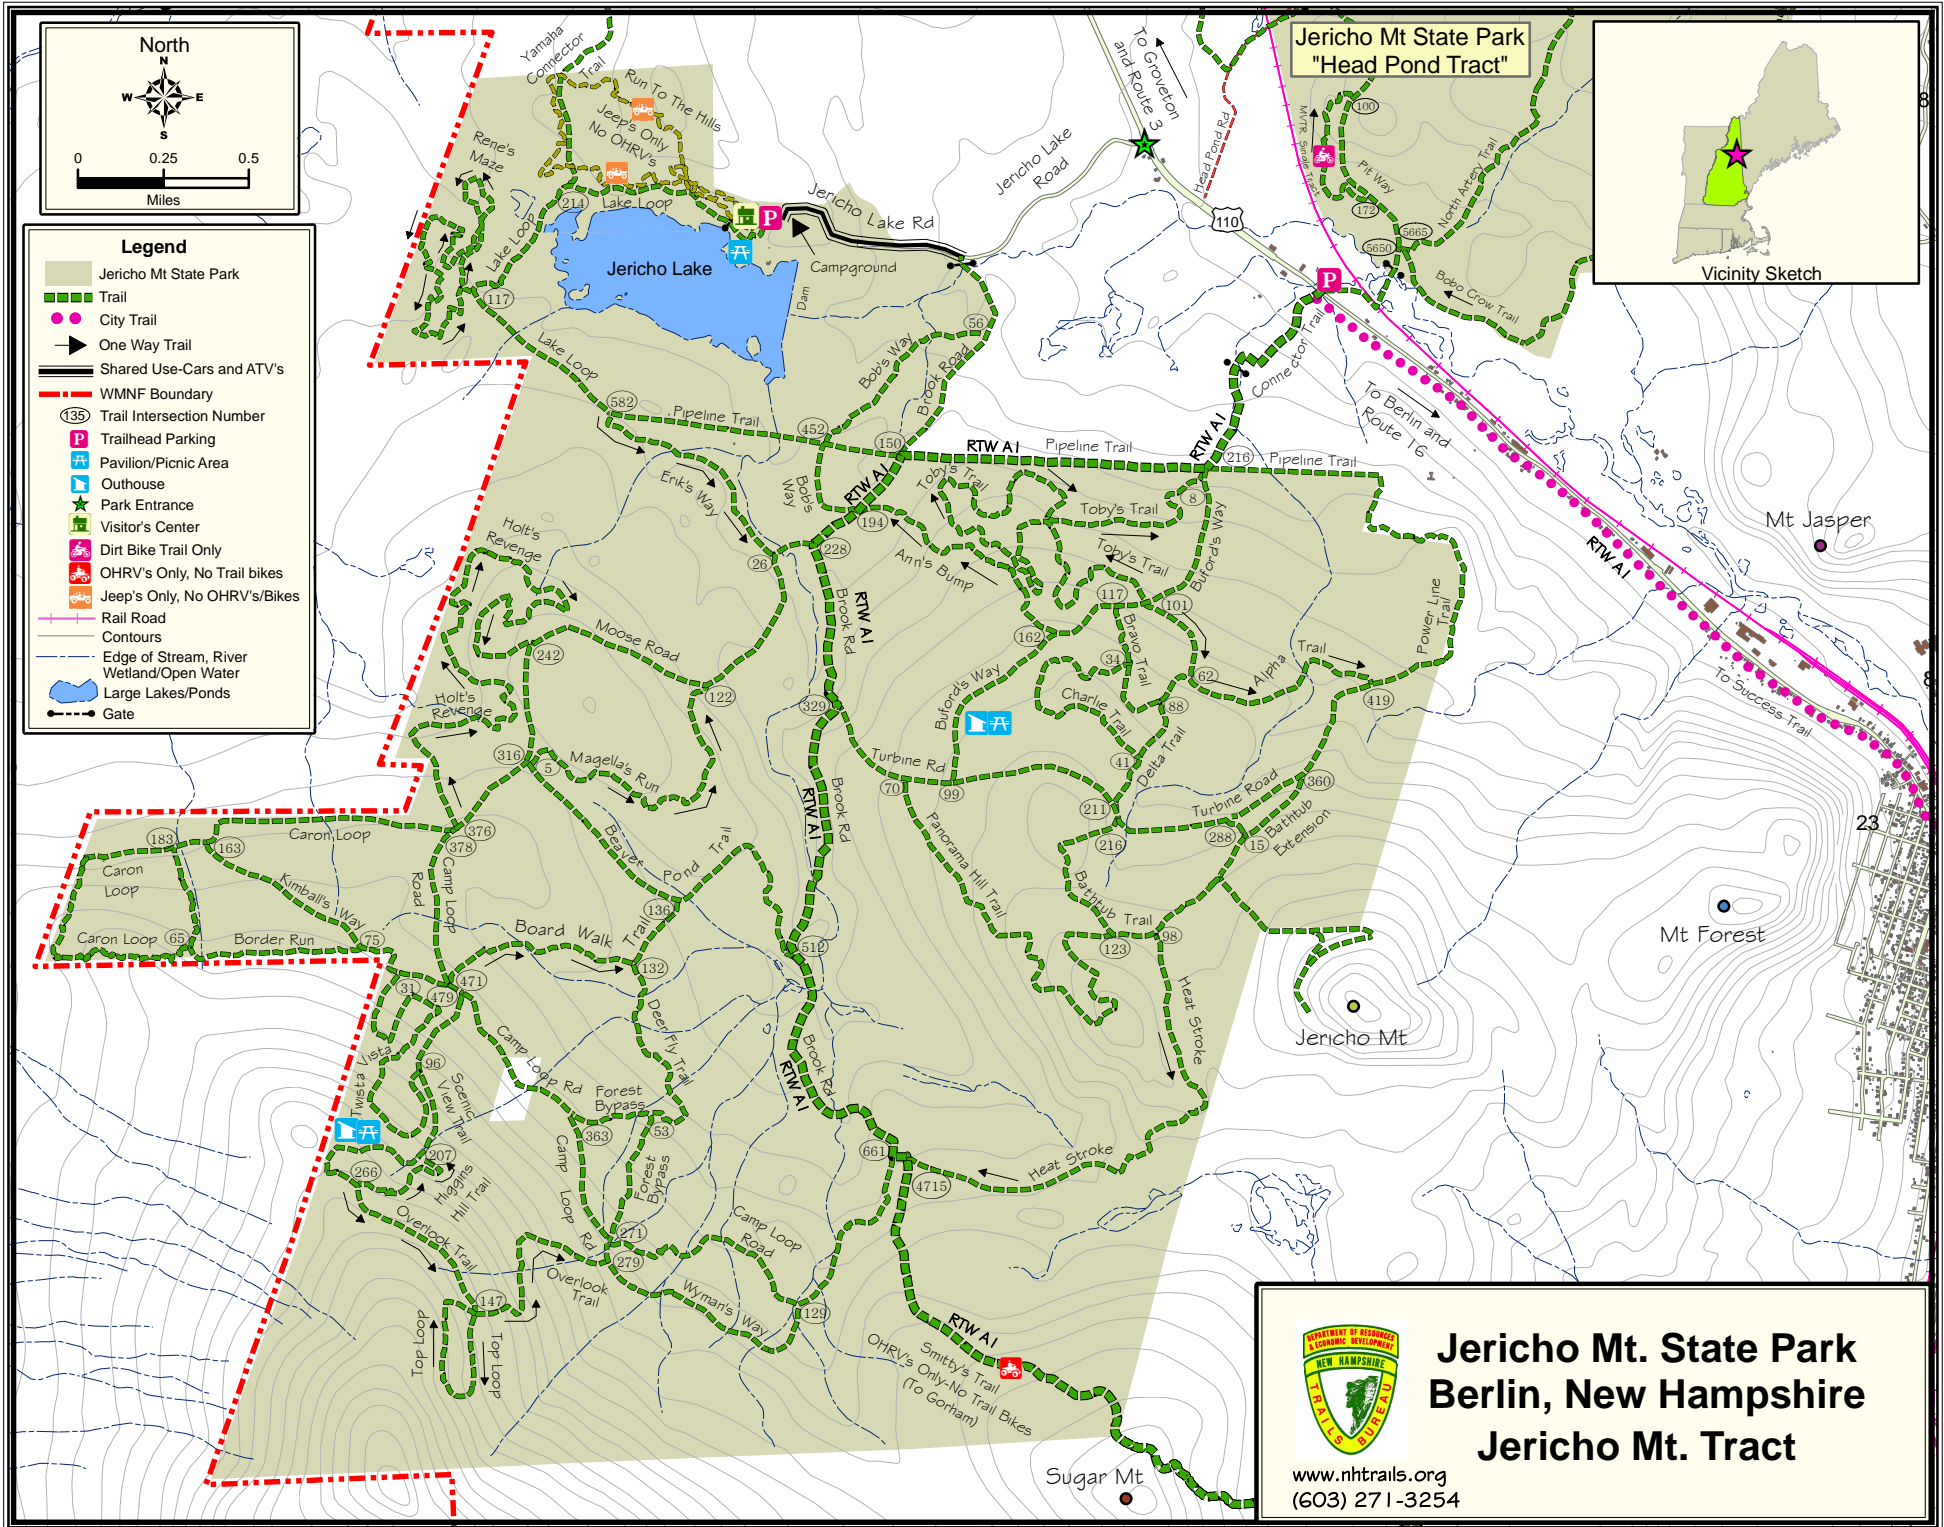

- Legend**
- Jericho Mt State Park
 - Trail
 - City Trail
 - One Way Trail
 - Shared Use-Cars and ATV's
 - WMNF Boundary
 - 135 Trail Intersection Number
 - Trailhead Parking
 - Pavilion/Picnic Area
 - Outhouse
 - Park Entrance
 - Visitor's Center
 - Dirt Bike Trail Only
 - OHRV's Only, No Trail bikes
 - Jeep's Only, No OHRV's/Bikes
 - Rail Road
 - Contours
 - Edge of Stream, River
 - Wetland/Open Water
 - Large Lakes/Ponds
 - Gate

Jericho Mt. State Park
Berlin, New Hampshire
Jericho Mt. Tract

www.nhtrails.org
 (603) 271-3254