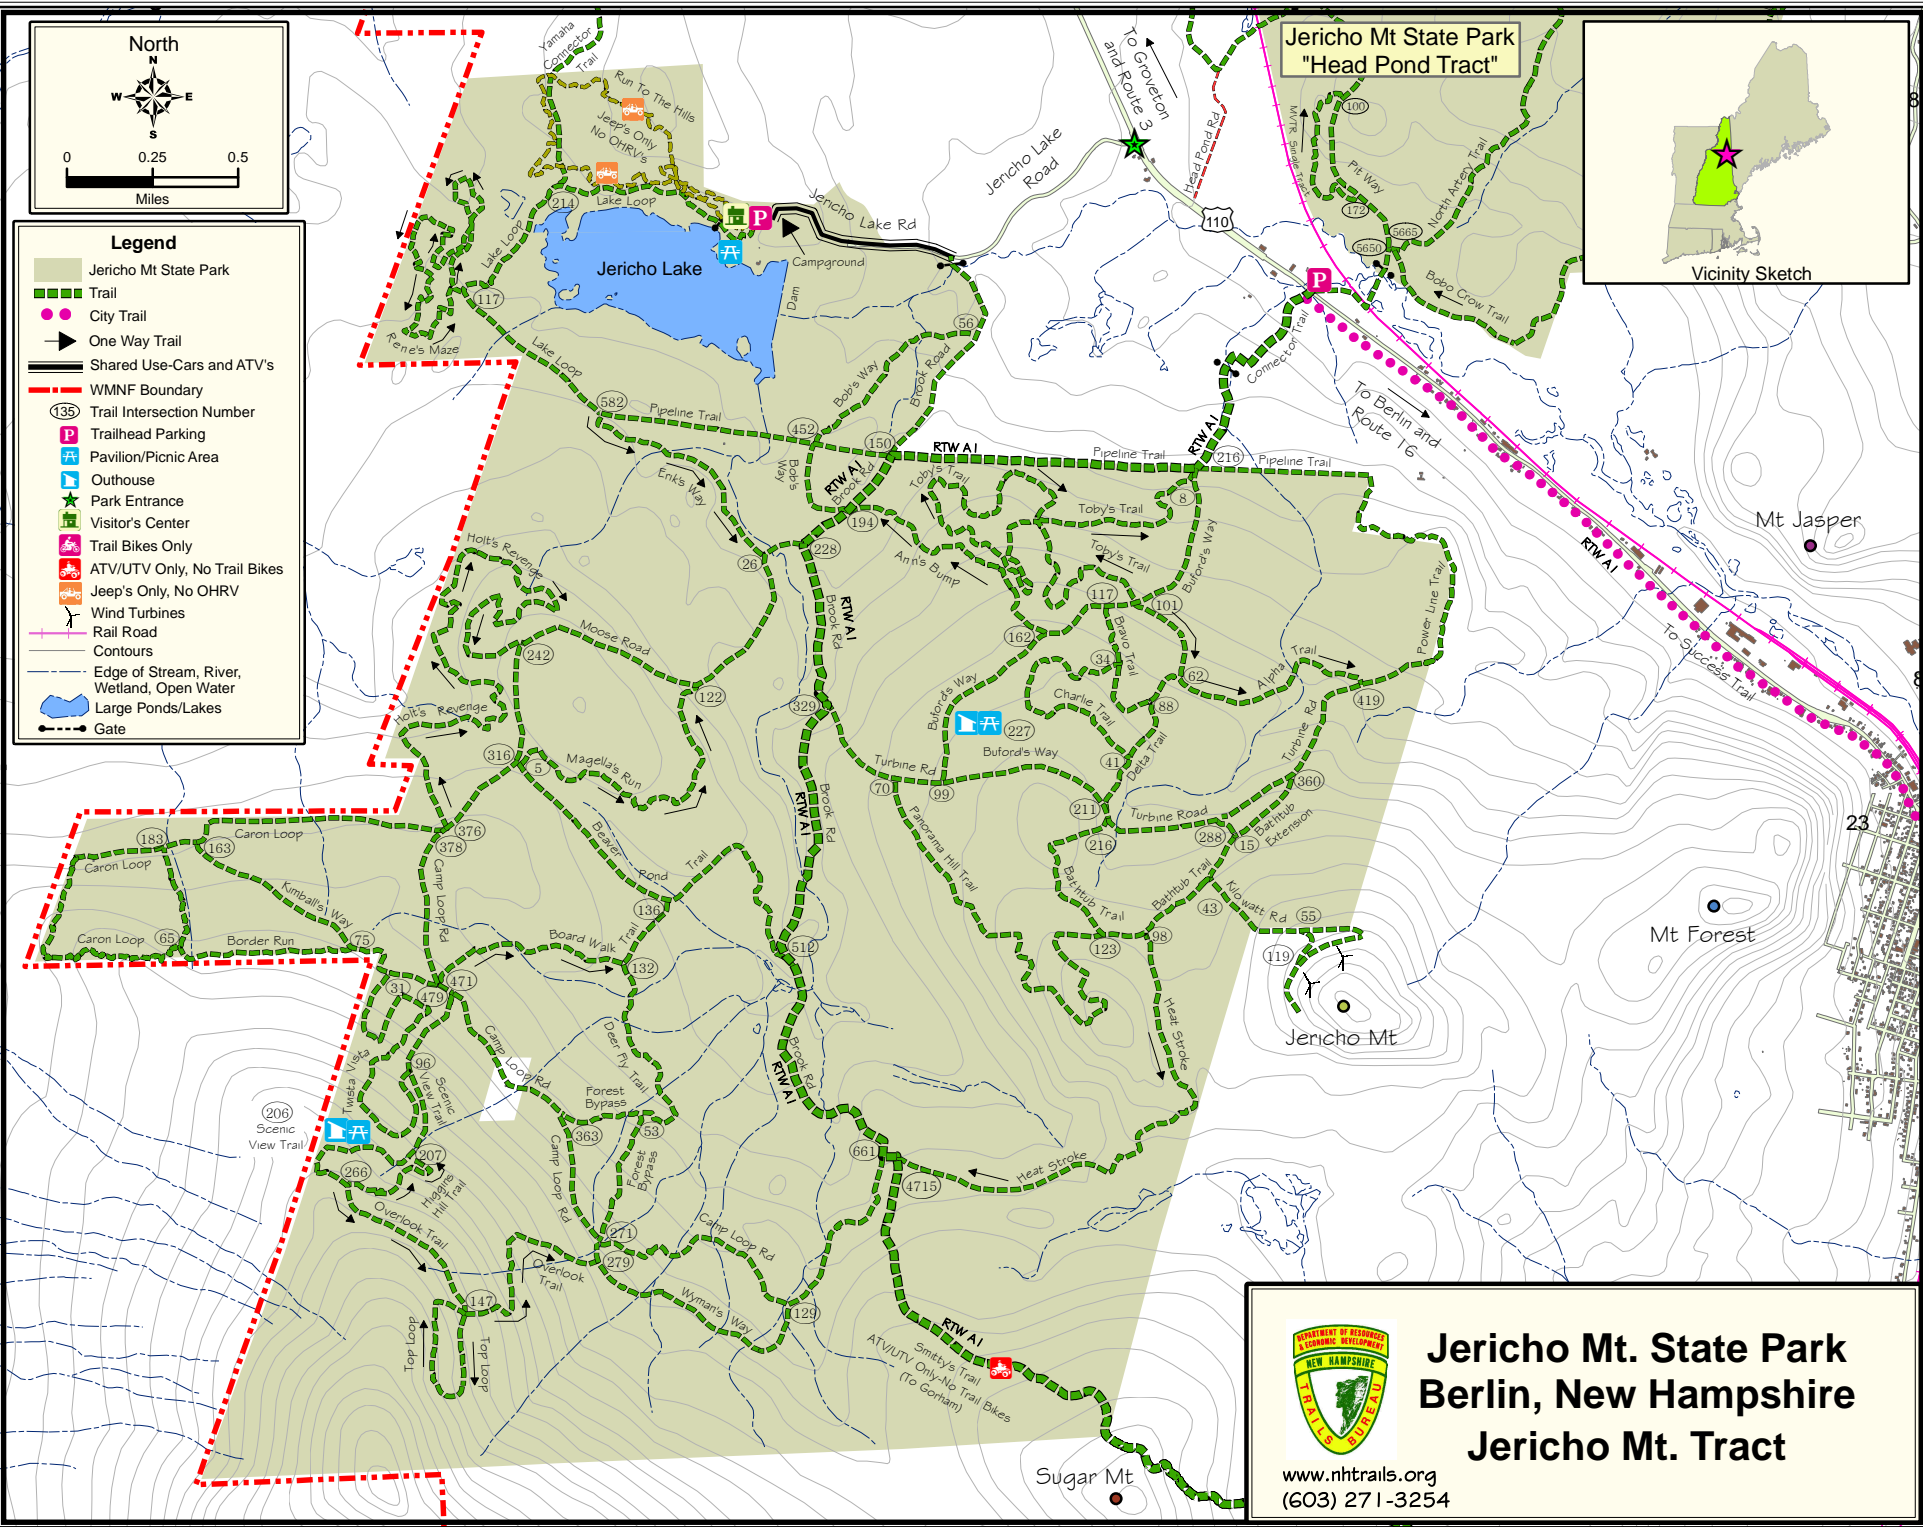

- Legend**
- Jericho Mt State Park
 - Trail
 - City Trail
 - One Way Trail
 - Shared Use-Cars and ATV's
 - WMNF Boundary
 - Trail Intersection Number
 - Trailhead Parking
 - Pavilion/Picnic Area
 - Outhouse
 - Park Entrance
 - Visitor's Center
 - Trail Bikes Only
 - ATV/UTV Only, No Trail Bikes
 - Jeep's Only, No OHRV
 - Wind Turbines
 - Rail Road
 - Contours
 - Edge of Stream, River, Wetland, Open Water
 - Large Ponds/Lakes
 - Gate

Jericho Mt. State Park
Berlin, New Hampshire
Jericho Mt. Tract

www.nhtrails.org
 (603) 271-3254