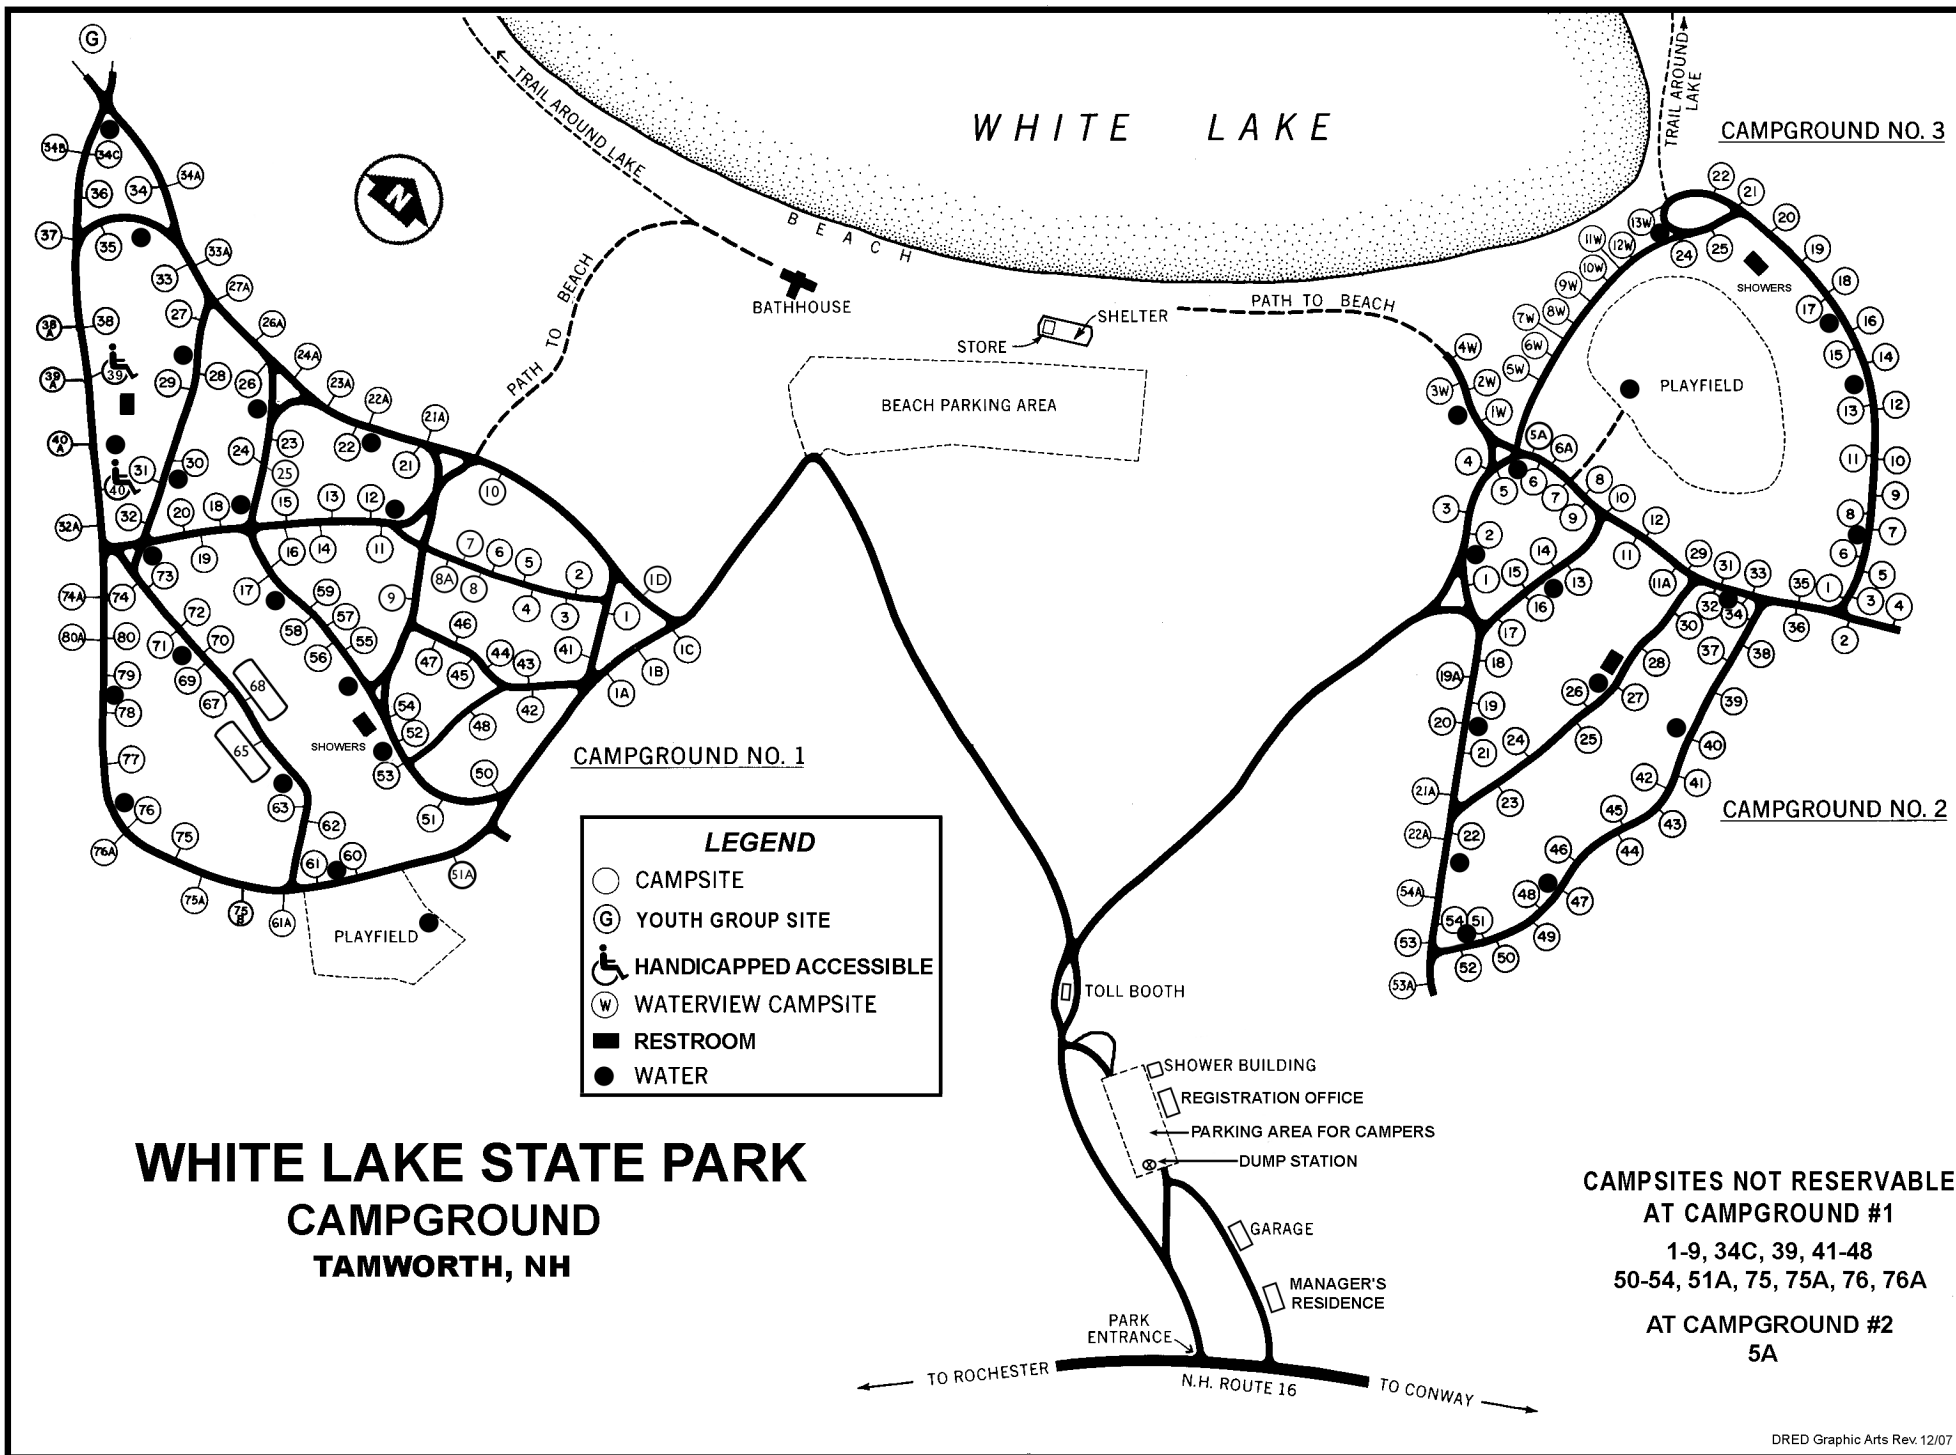

# WHITE LAKE

## WHITE LAKE STATE PARK CAMPGROUND TAMWORTH, NH

**LEGEND**

- CAMPSITE
- Ⓞ YOUTH GROUP SITE
- ♿ HANDICAPPED ACCESSIBLE
- Ⓜ WATERVIEW CAMPSITE
- RESTROOM
- WATER

**CAMPSITES NOT RESERVABLE  
AT CAMPGROUND #1**  
1-9, 34C, 39, 41-48  
50-54, 51A, 75, 75A, 76, 76A

**AT CAMPGROUND #2**  
5A