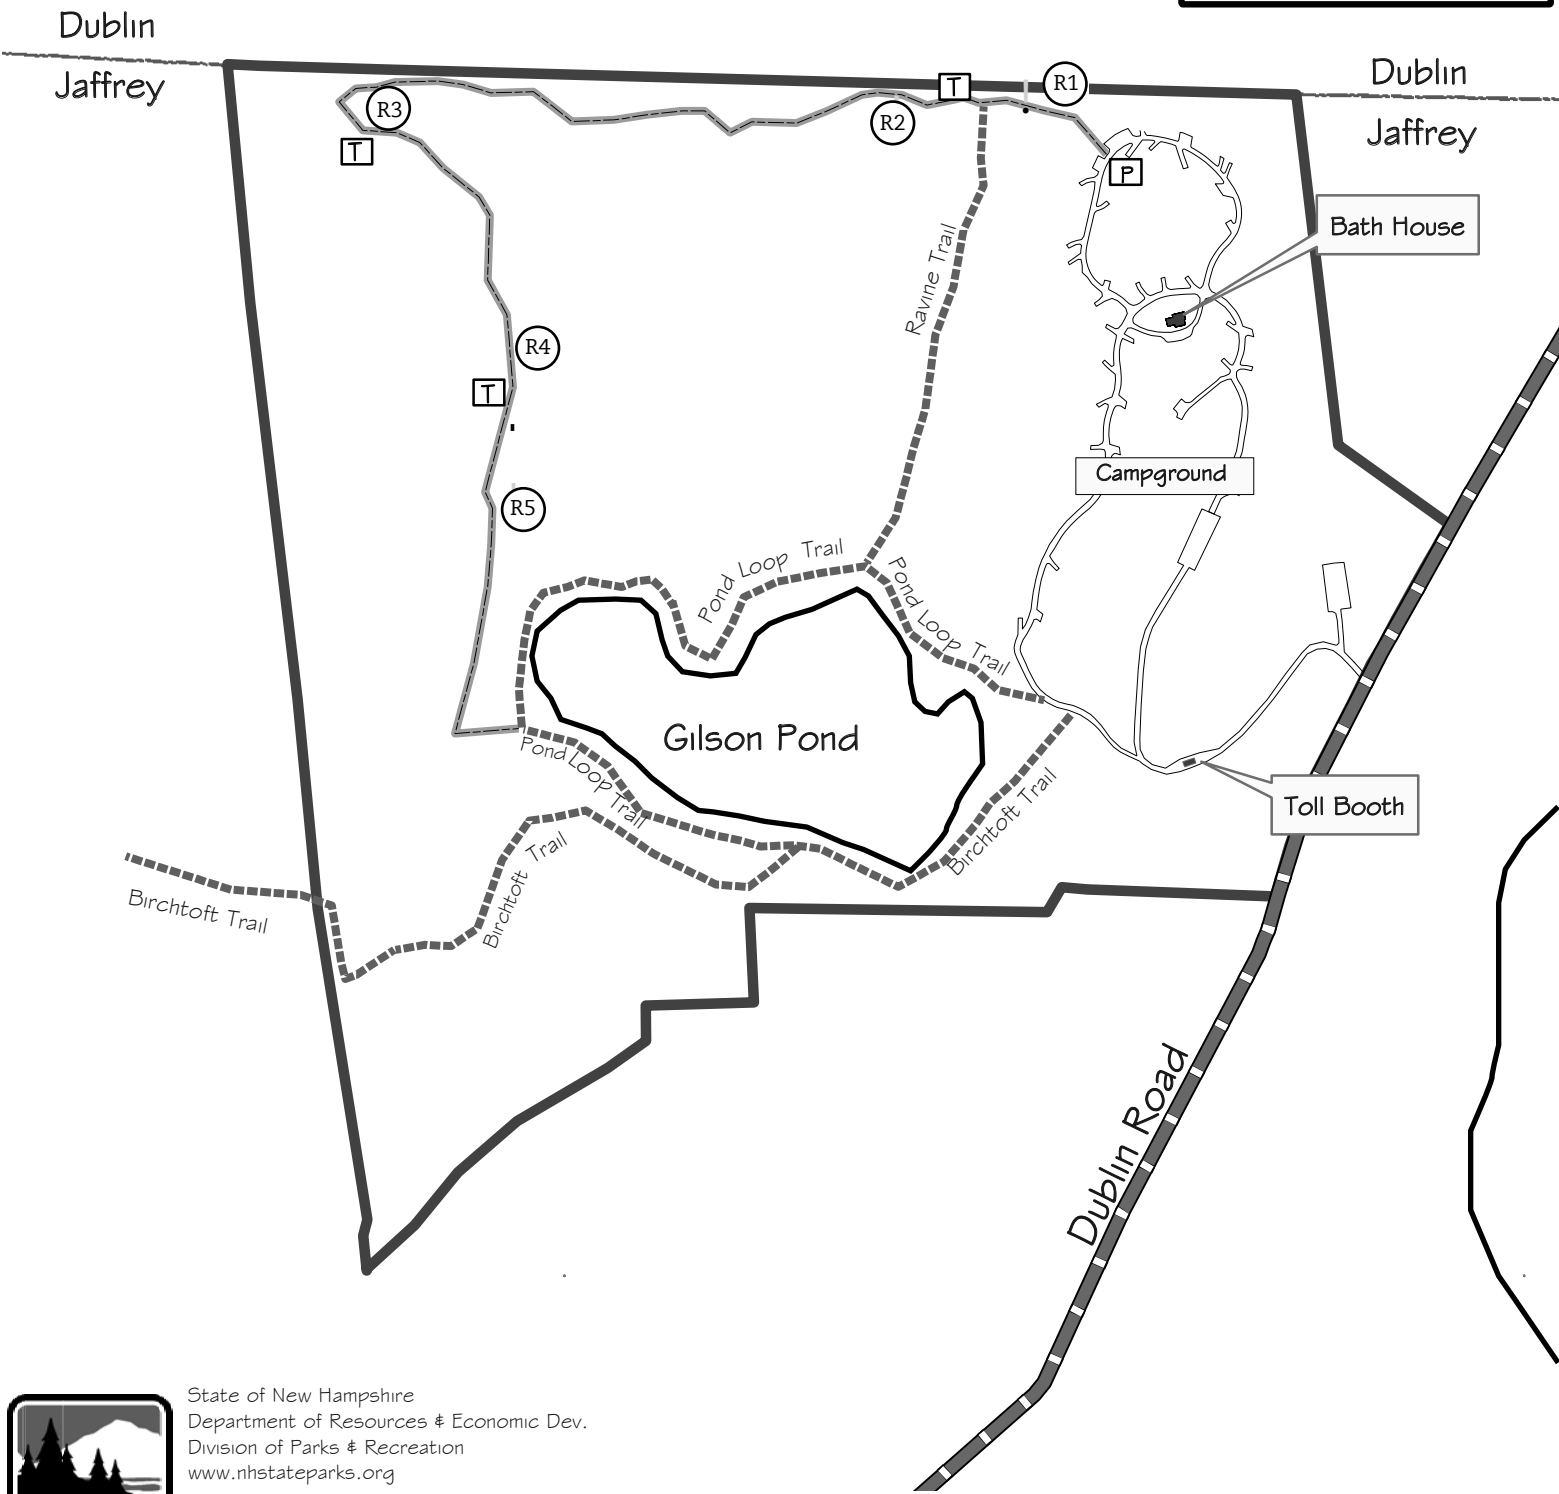

Legend

-  Park Owned Property Line
-  Hiking Trail
-  Remote Site Trail
-  Remote Camping Site
-  "Chum" Toilet
-  Remote Site Parking

State of New Hampshire
 Department of Resources & Economic Dev.
 Division of Parks & Recreation
www.nhstateparks.org

Gilson Pond Campground

Jaffrey, New Hampshire

603-532-2416