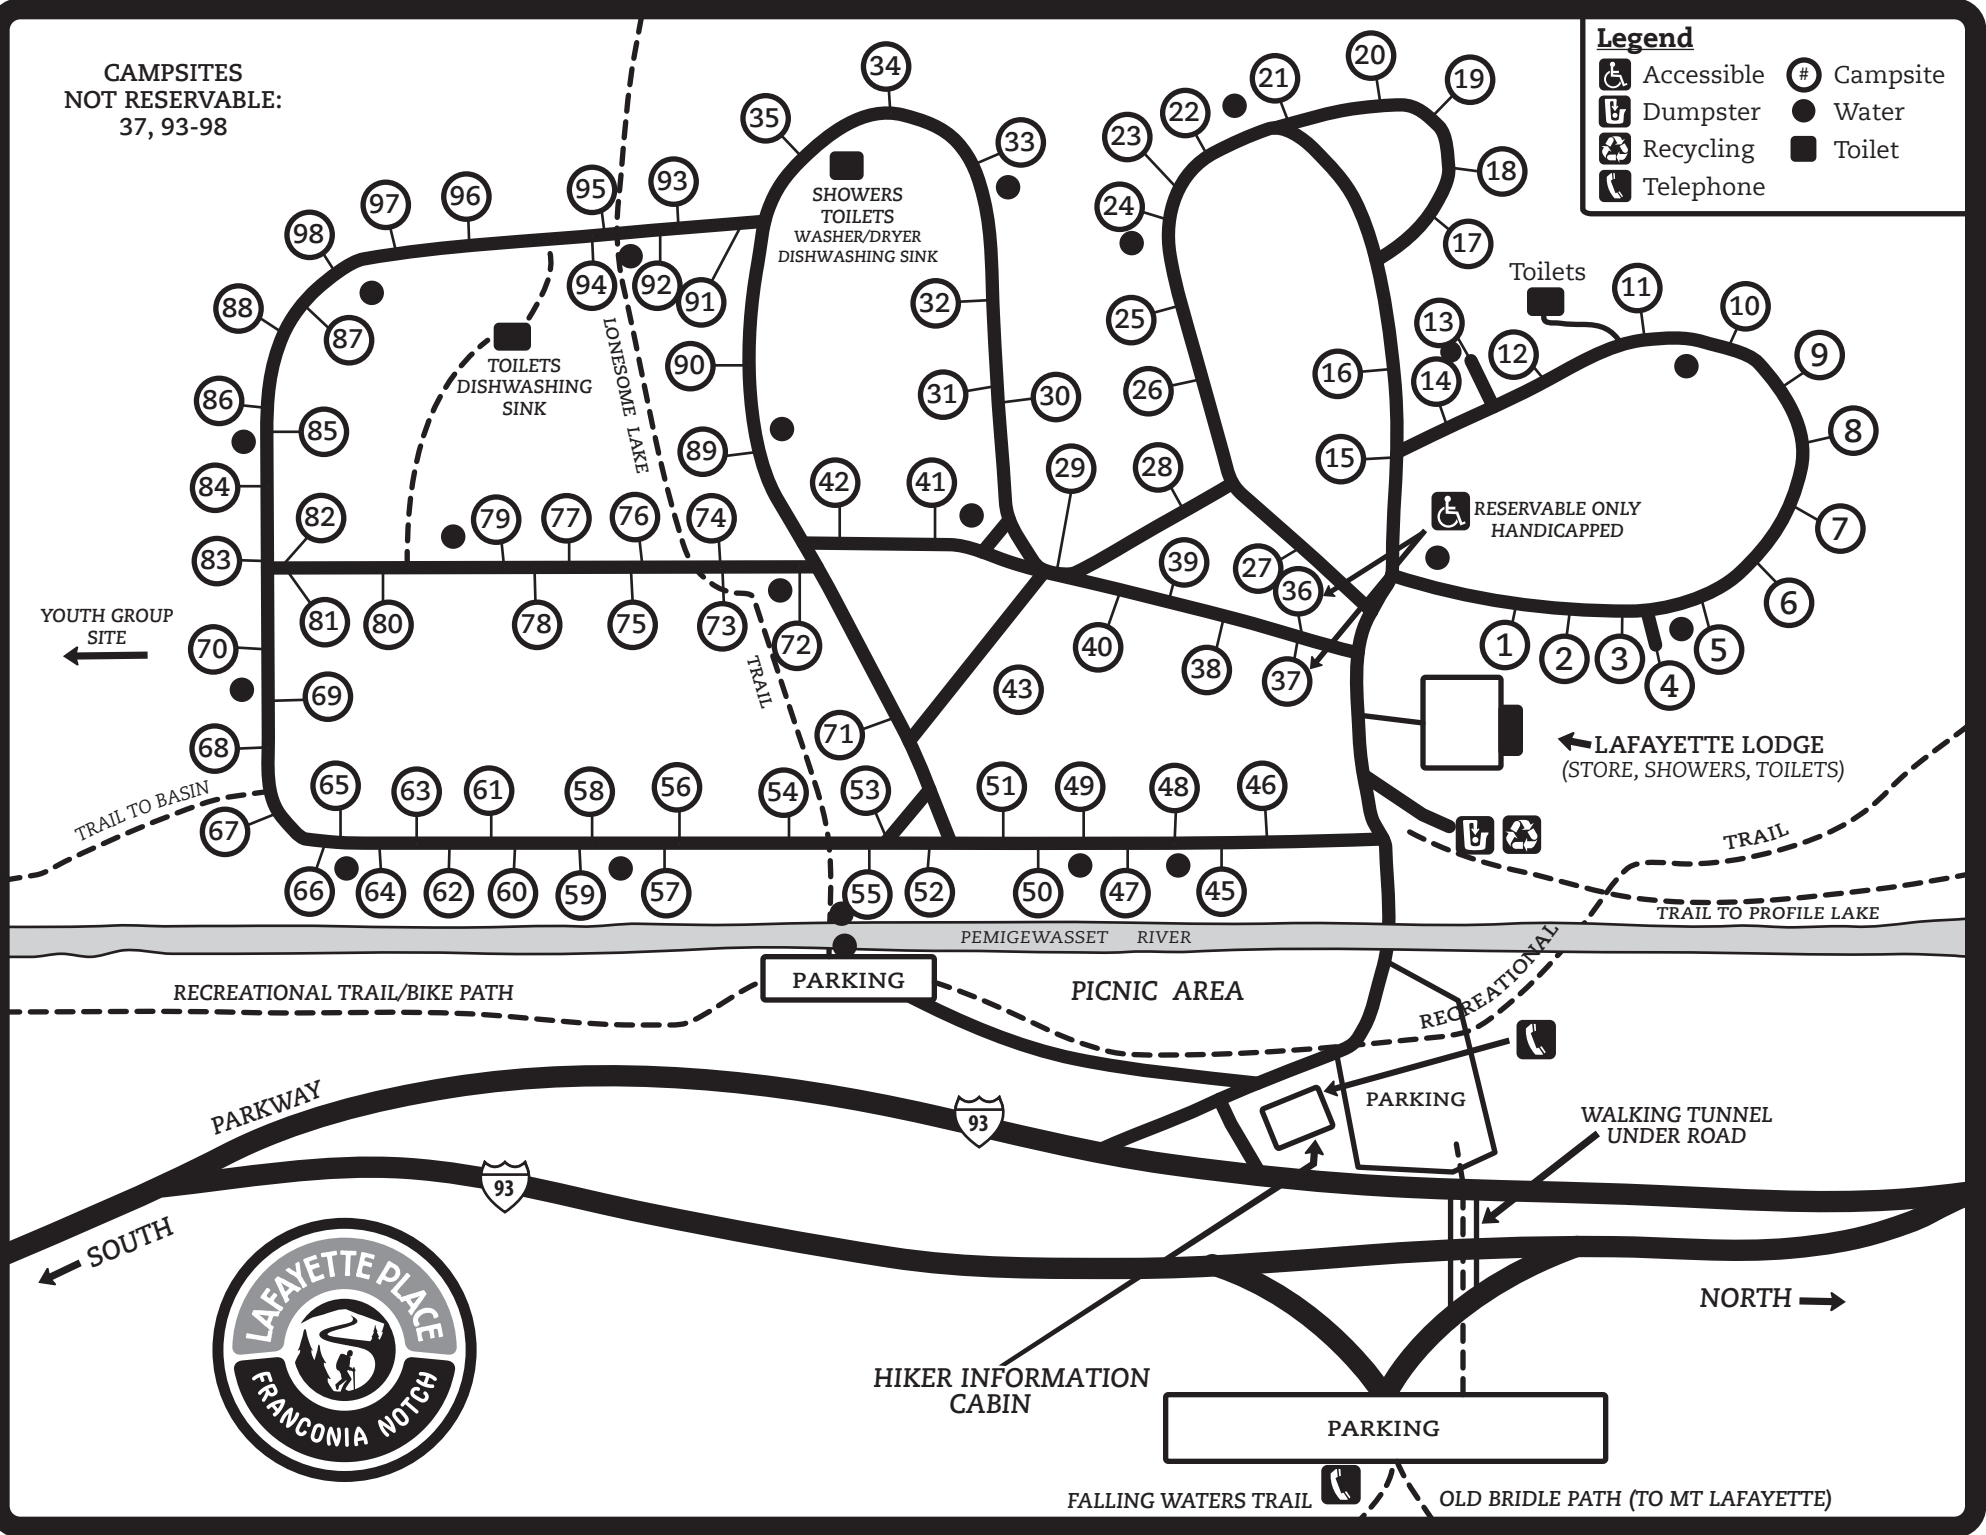

CAMPSITES
NOT RESERVABLE:
37, 93-98

Legend

-  Accessible
-  Dumpster
-  Recycling
-  Telephone
-  Campsite
-  Water
-  Toilet

FALLING WATERS TRAIL  OLD BRIDLE PATH (TO MT LAFAYETTE)